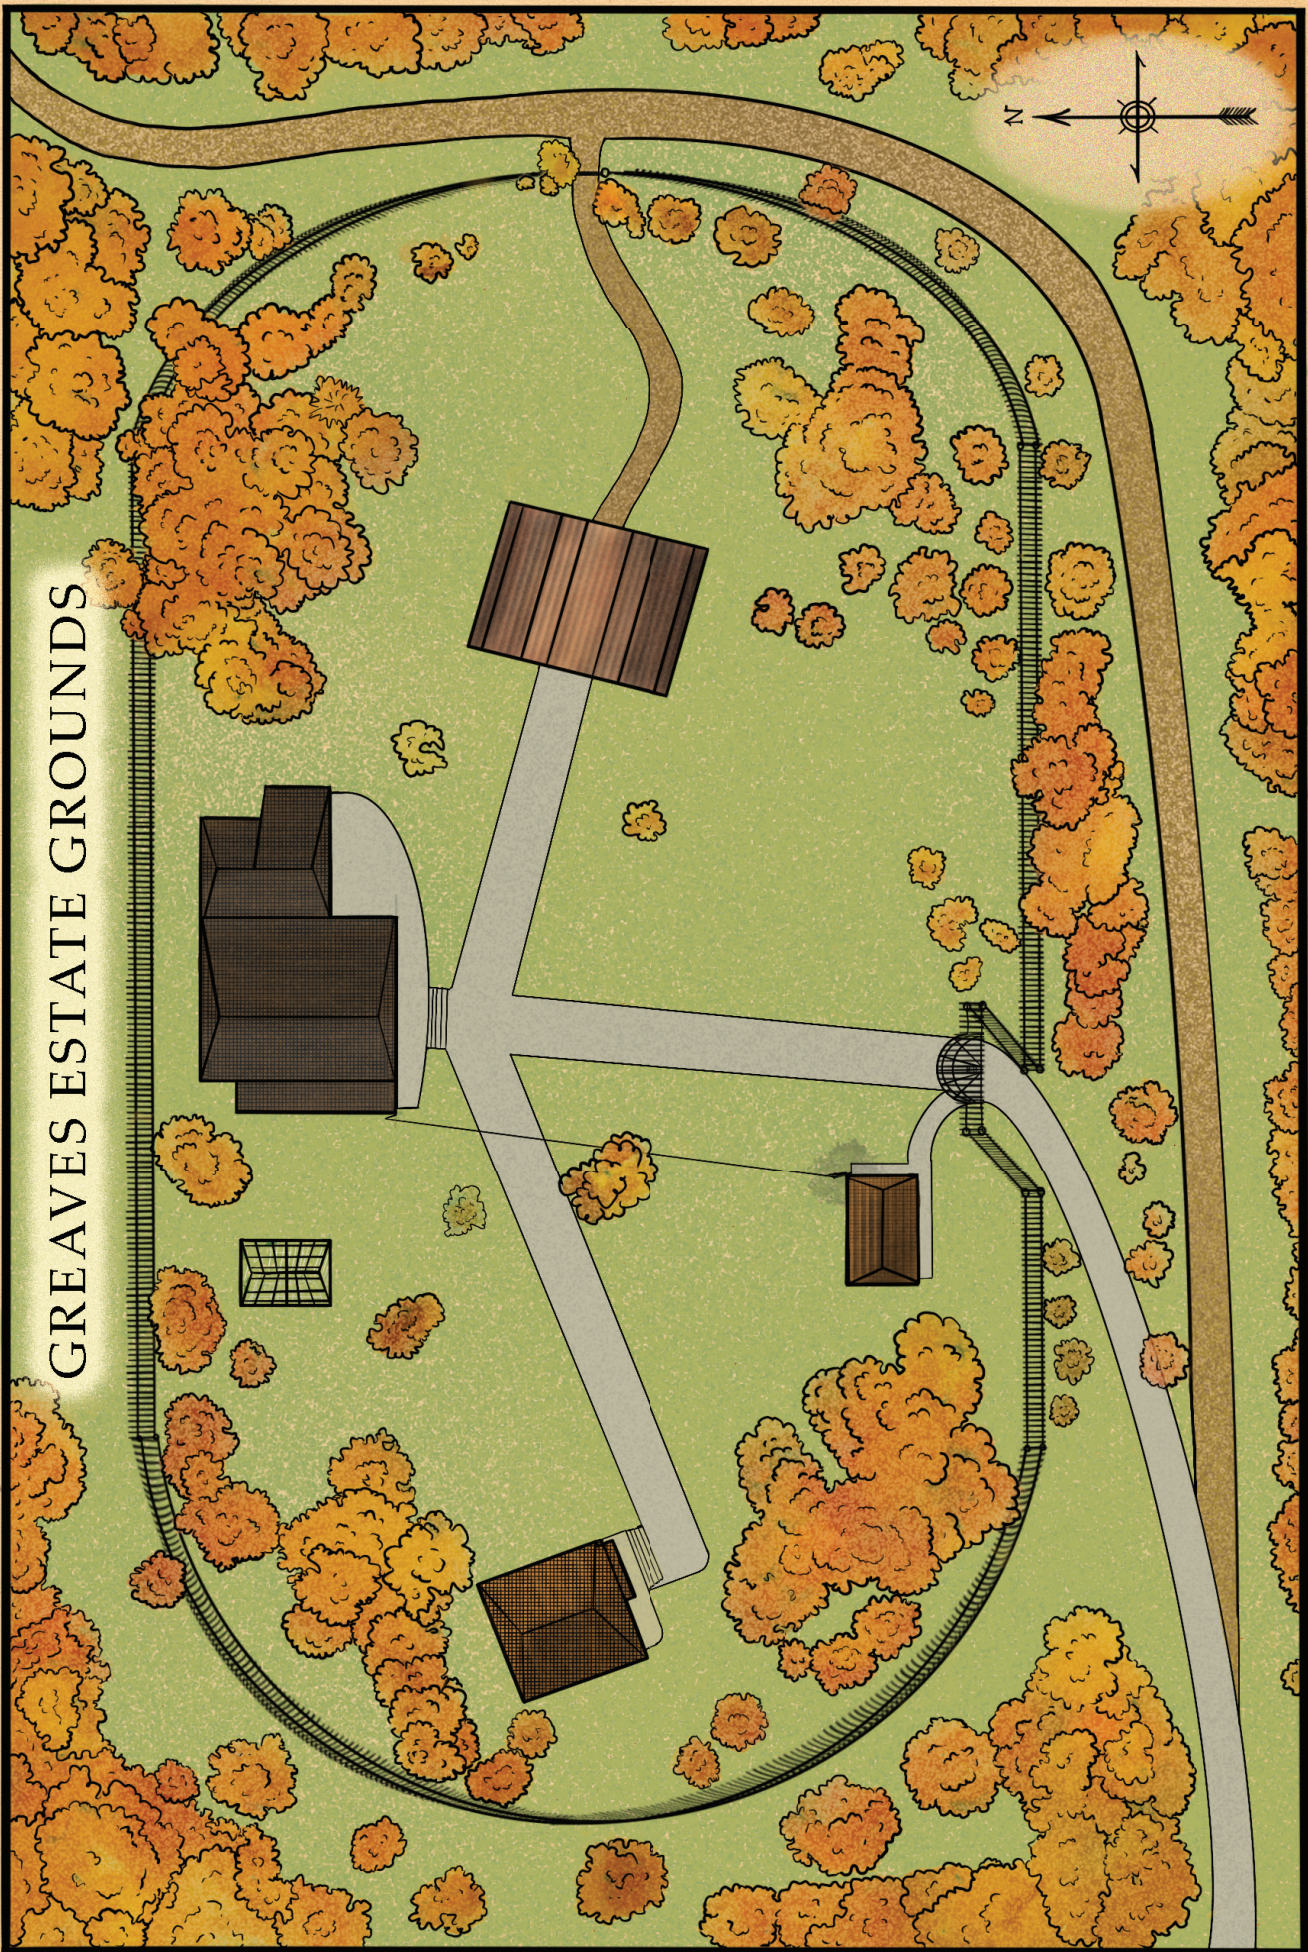

Lucky Seven Nightclub

MAP 5: Player Version: Lucky Seven Nightclub

Sydelman's Clock & Watch Repair

Sydelman's Clock & Watch Repair Sanctum

Boston Futuist Society

Main Floor

Basement

GREAVES ESTATE GROUNDS

MAP 8: Player Version: The Greaves Estate

Greaves House

Main Floor

Greaves House

Basement

THE DURNEY ESTATE

MAP 10: Player Version: The Durney Estate

PLAN OF VETERINARY CLINIC

DURNEY MANOR PLAN

MANOR HOUSE
(FAMILY AREA)

SERVANTS' ANNEX

FIRST STORY

MANOR HOUSE
(FAMILY AREA)

SERVANTS' ANNEX

SECOND STORY

WILDLANDS RESORT