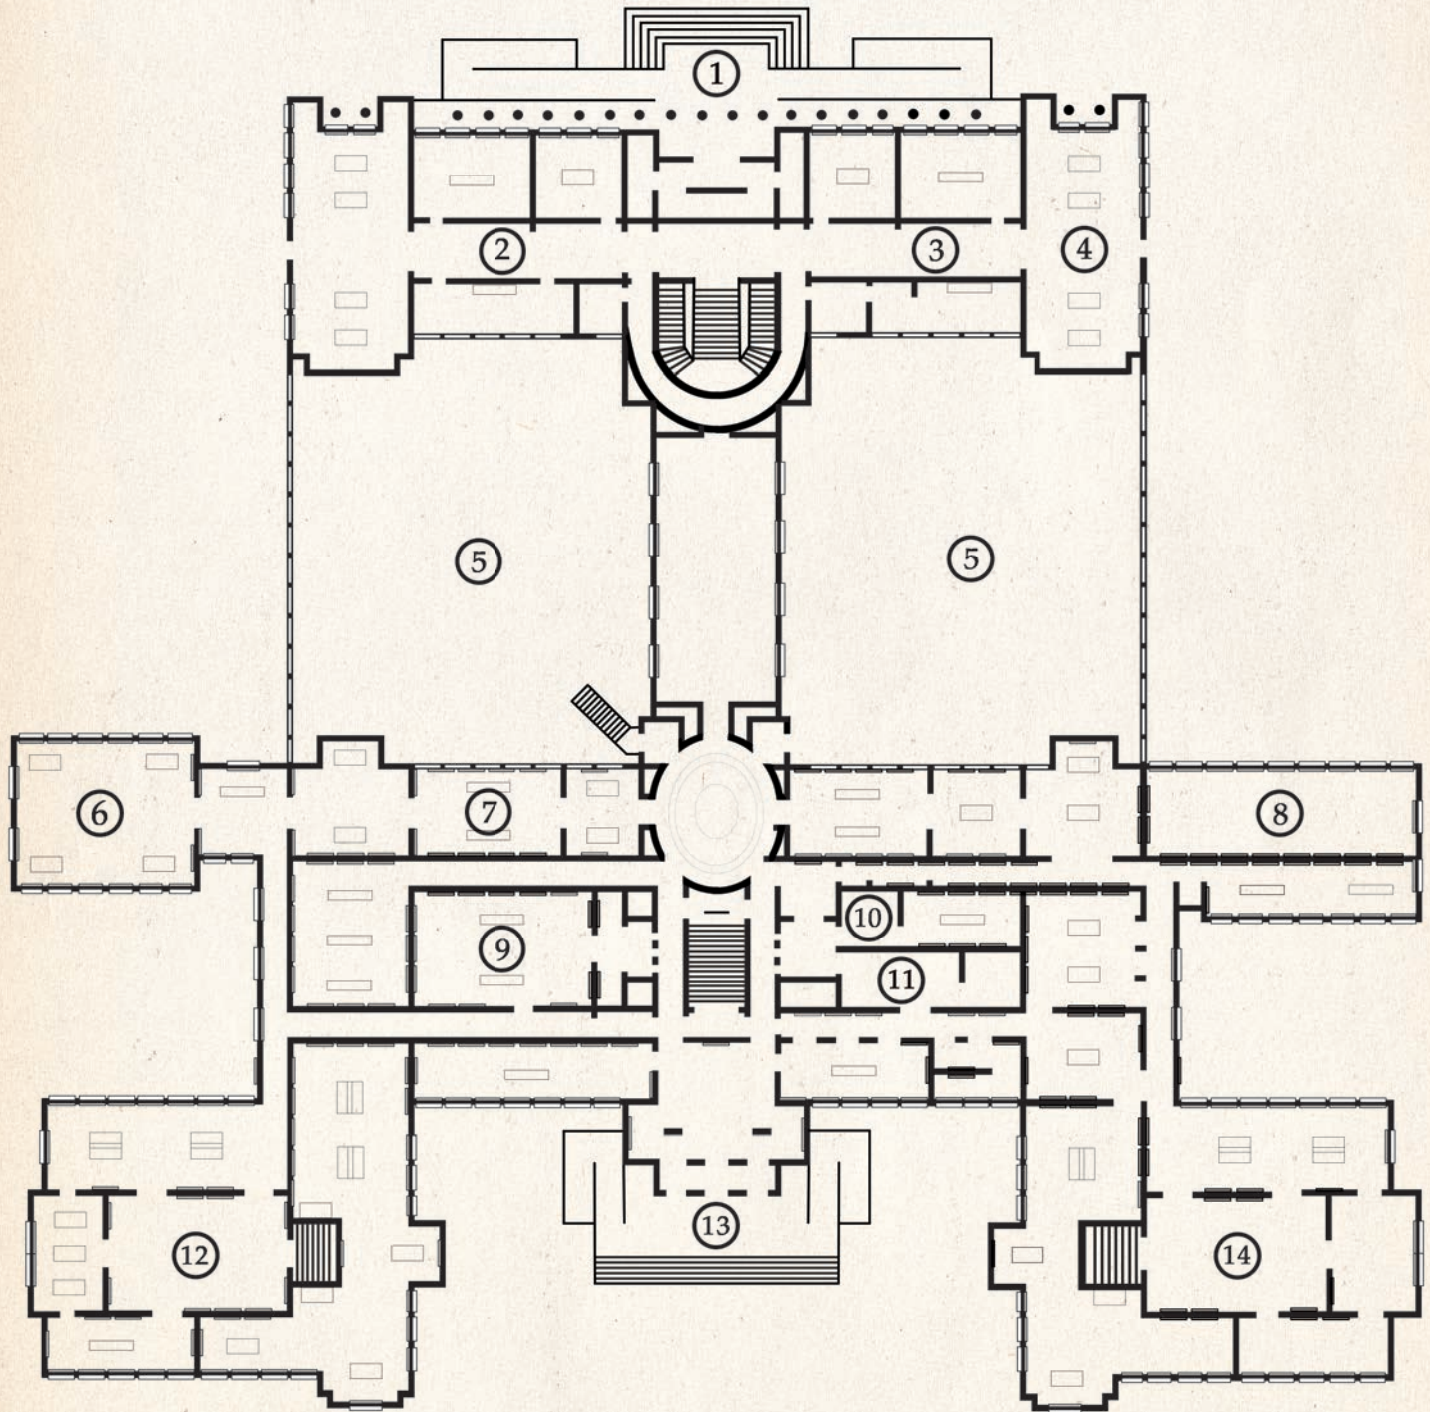

MAP 1: Massachusetts 1933

THE BOSTON MUSEUM OF FINE ARTS

GROUND FLOOR PLAN COMPLETED IN 1909

GUY LOWELL ARCHITECT

COMMISSIONED BY THE TRUSTEES OF THE MUSEUM OF FINE ARTS

1. FENWAY ENTRANCE

2. ART OF EUROPE

3. ART OF EUROPE