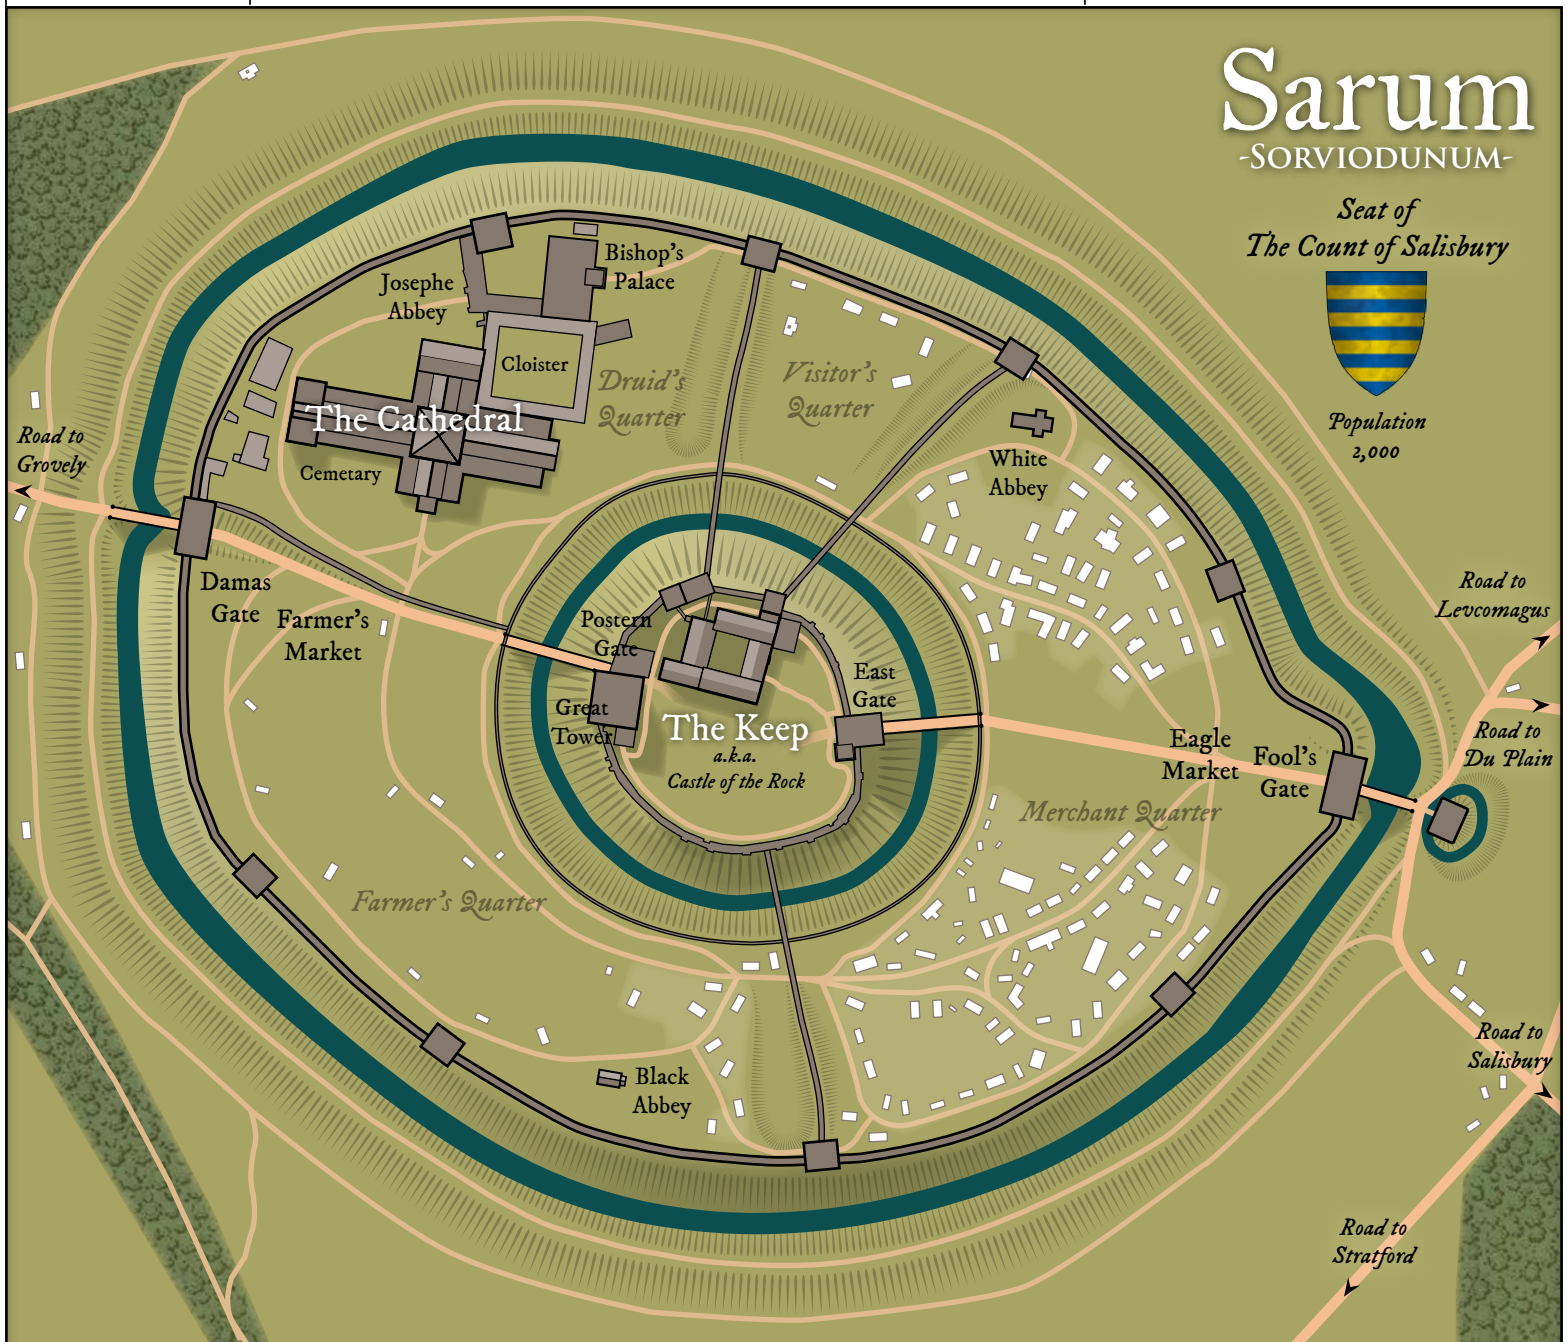

Sarum

-SORVIODUNUM-

Seat of
The Count of Salisbury

Population
2,000

The Keep - Ground Floor

The Keep - Entry Floor

The Keep - Upper Floor

The roof is pitched. It is in five parts. Including a part sheltering the balcony