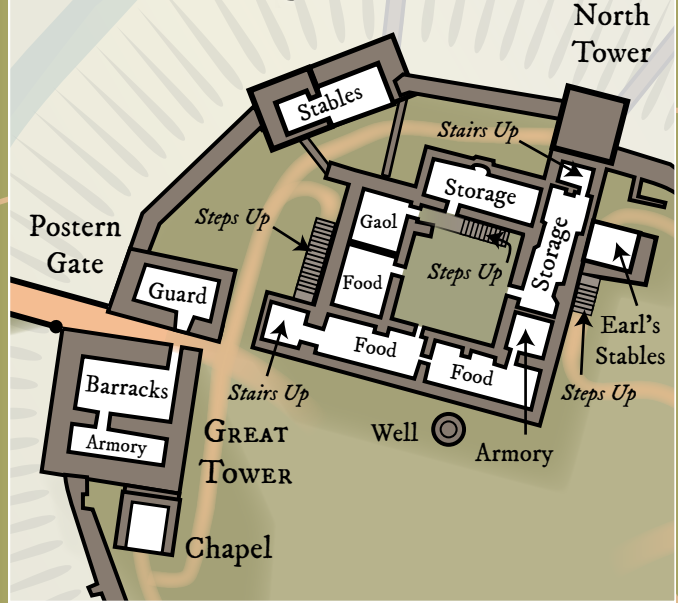

Sarum

-SORVIODUNUM-

Seat of
The Count of Salisbury

Population
2,000

The Keep - Ground Floor

The Keep - Entry Floor

The Keep - Upper Floor

The roof is pitched. It is in five parts. Including a part sheltering the balcony