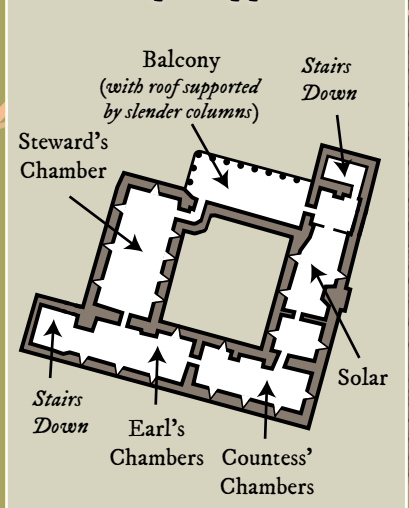

Sarum

-SORVIODUNUM-

Seat of
The Count of Salisbury

Population
2,000

The Keep - Ground Floor

The Keep - Entry Floor

The Keep - Upper Floor

The roof is pitched. It is in five parts. Including a part sheltering the balcony