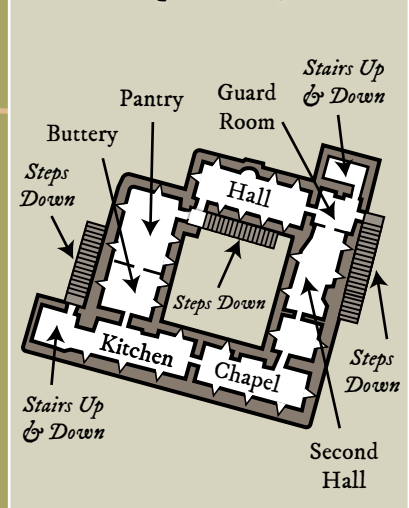

Sarum

-SORVIODUNUM-

Seat of
The Count of Salisbury

Population
2,000

The Keep - Ground Floor

The Keep - Entry Floor

The Keep - Upper Floor

The roof is pitched. It is in five parts. Including a part sheltering the balcony