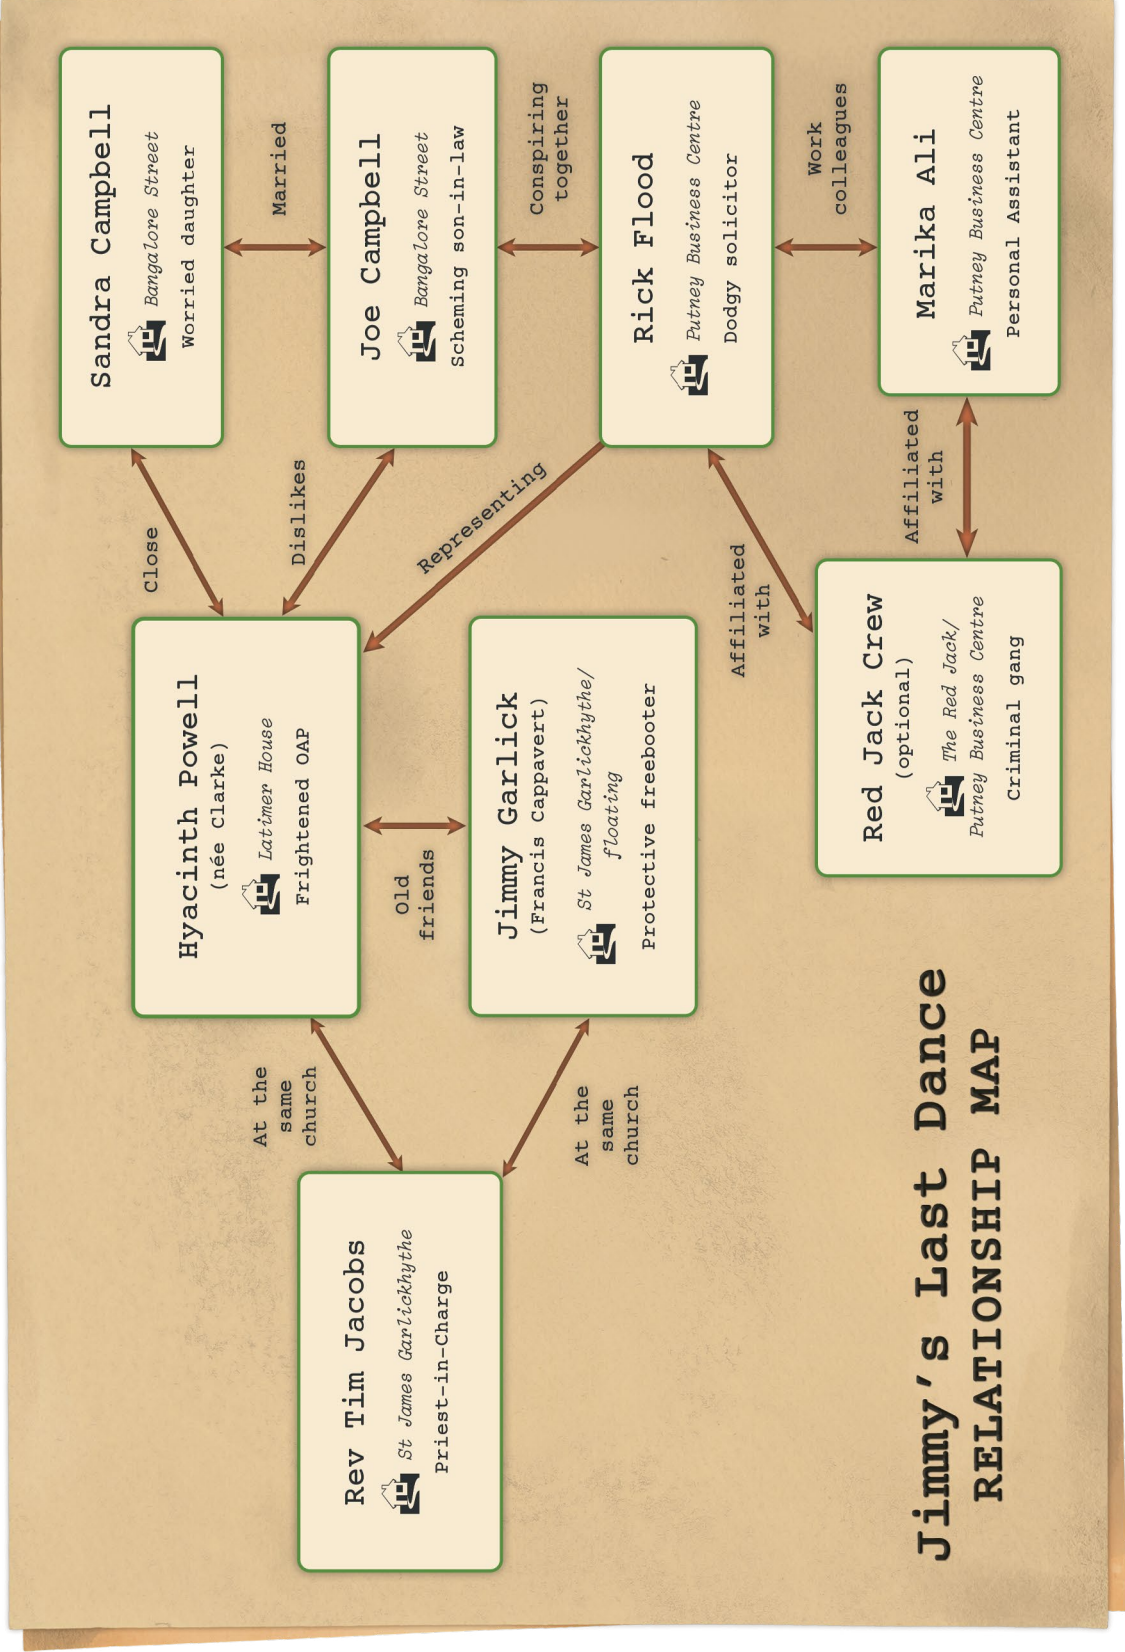

THE GOAT-MAN IS COMING!

Plot Progression Diagram

CASE FILE LOCATION OVERVIEW, GM

LONDON

PUTNEY

- 1 Putney Bridge
- 2 Kingsmere Close
- 3 Wandsworth Police Station
- 4 Latimer House
- 5 The Campbells' House (Bangalore Street)
- 6 Putney Business Centre
- 7 The Red Jack
- 8 Joe's Lockup

GARLICK HILL

- 1 St James Garlickhythe
- 2 Cannon Street (Tube Station)
- 3 Mansion House (Tube Station)
- 4 London Mithraeum
- 5 The Bell

**Jimmy's Last Dance
RELATIONSHIP MAP**

JIMMY'S LAST DANCE

Plot Progression Diagram

JIMMY'S LAST DANCE

Plot Progression Diagram