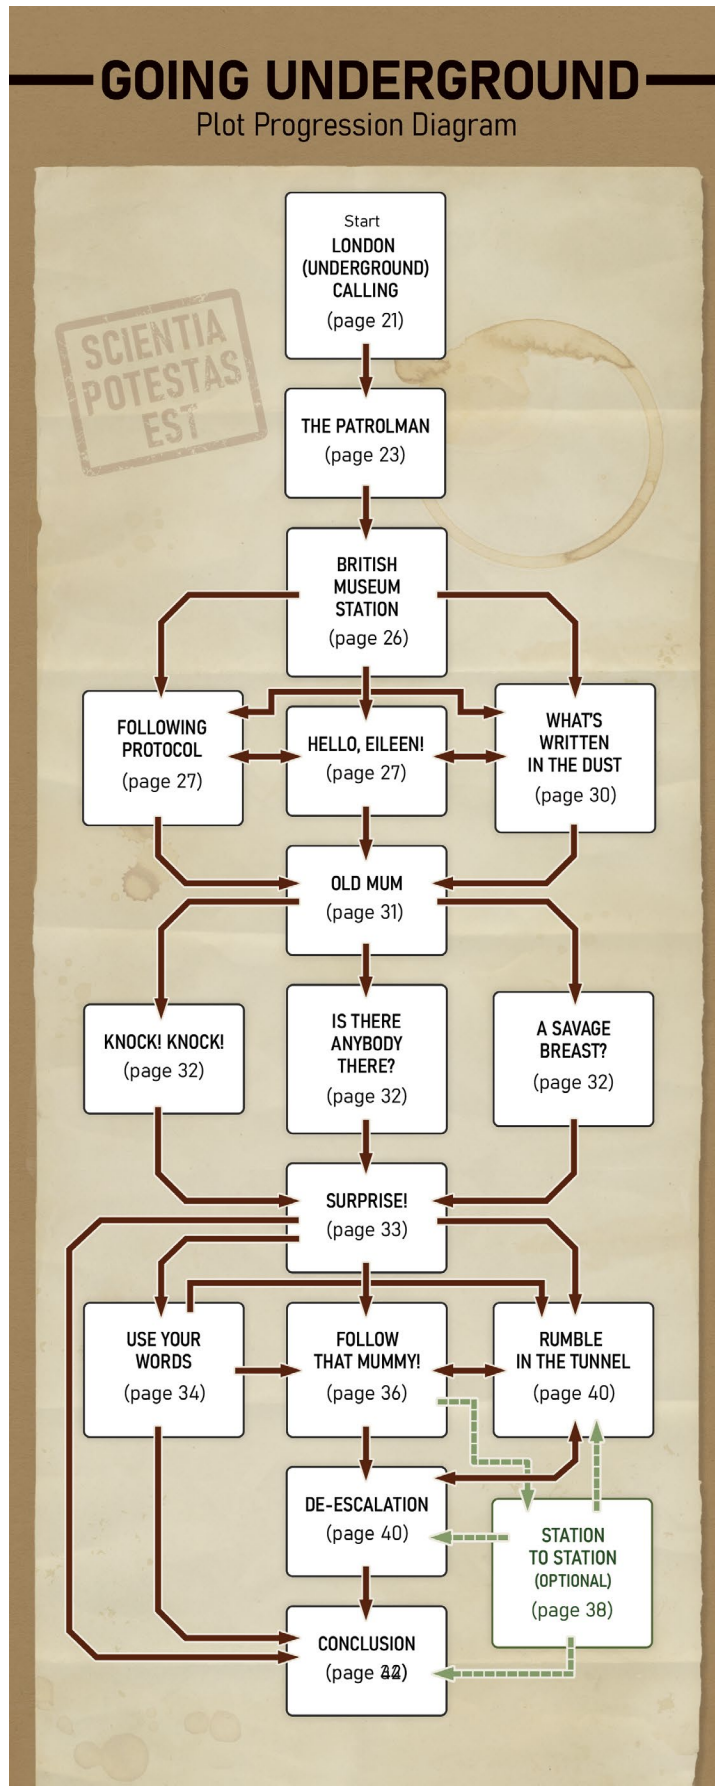

www.chaosium.com

CASE FILE LOCATION OVERVIEW, GM

GOING UNDERGROUND

Plot Progression Diagram

CASE FILE LOCATION OVERVIEW, GM

VENETIA ROAD, GM

EDGAR MARSH'S FLAT, GM

BLACKFRIARS AND THE SOUTH BANK, GM

THE FONT OF ALL EVIL

Plot Progression Diagram

SCIENTIA
POTESTAS
EST

THE FONT OF ALL EVIL

Plot Progression Diagram

SCIENTIA
POTESTAS
EST

CASE FILE LOCATION OVERVIEW, GM

PARKLAND WALK SOUTH OVERVIEW, GM