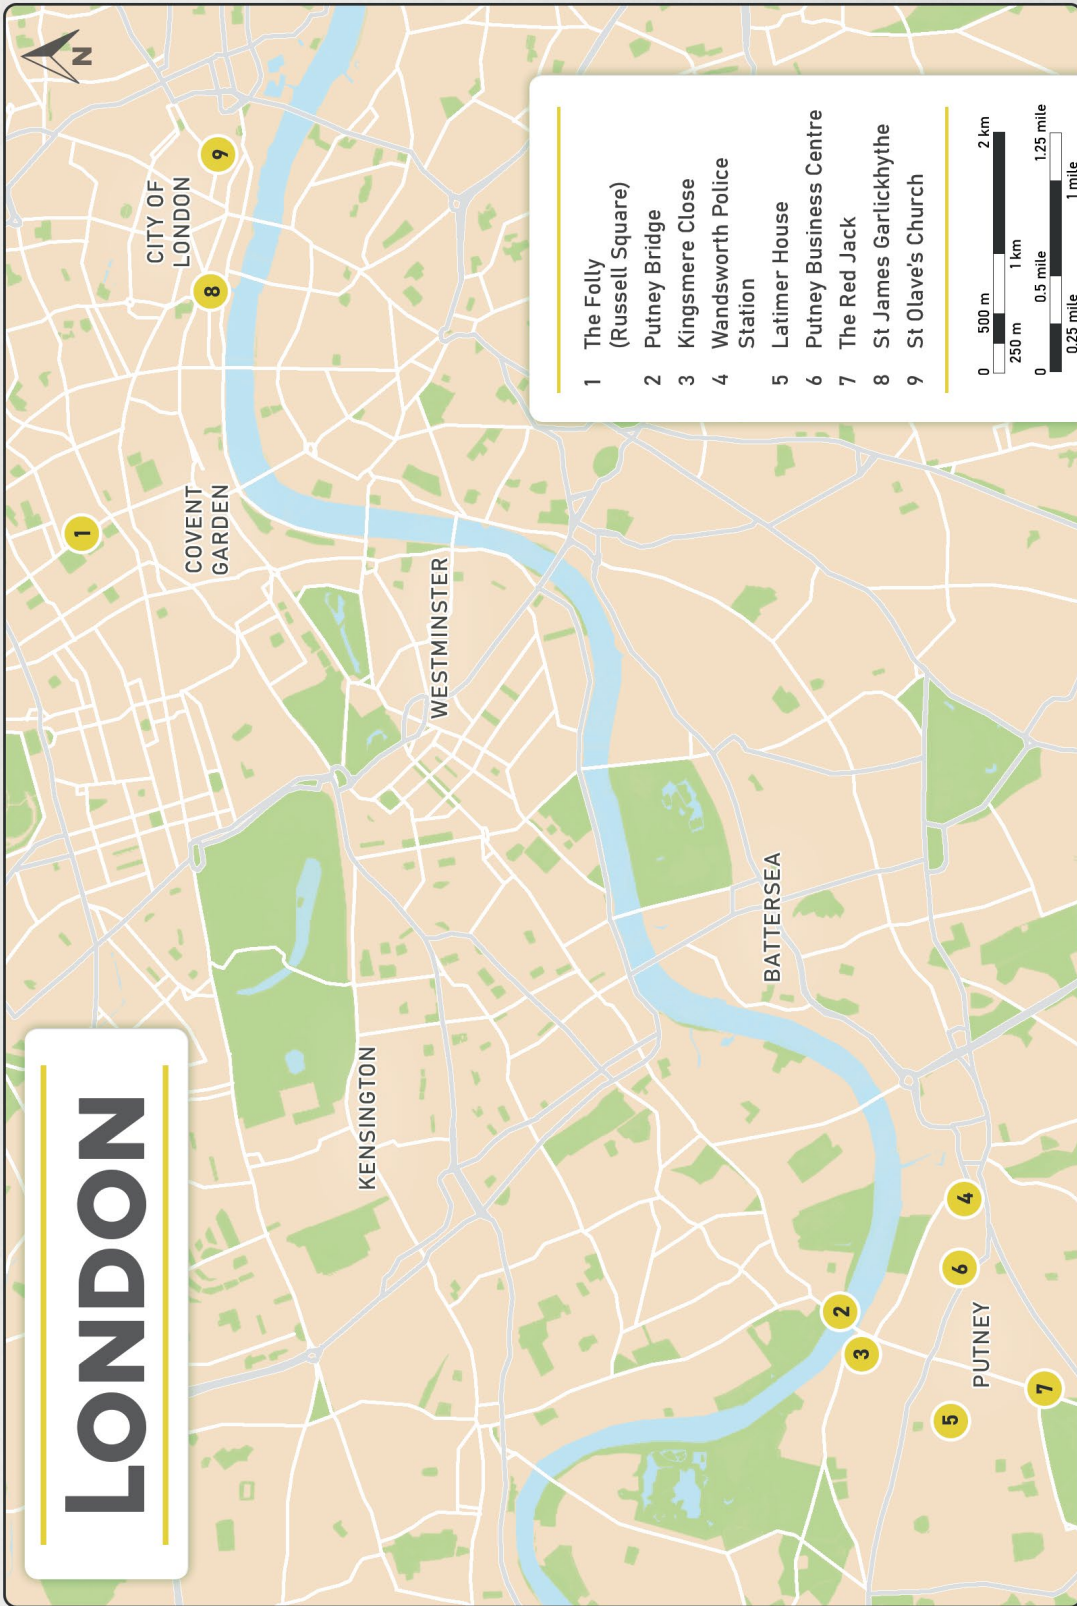

CROUCH HILL TO CROUCH END, GM

STANHOPE ROAD TO HOLMESDALE ROAD, GM

THE GOAT-MAN IS COMING!

Relationship Map

THE GOAT-MAN IS COMING!

Relationship Map

THE GOAT-MAN IS COMING!

Plot Progression Diagram

THE GOAT-MAN IS COMING!

Plot Progression Diagram

CASE FILE LOCATION OVERVIEW, GM

LONDON

PUTNEY

- 1 Putney Bridge
- 2 Kingsmere Close
- 3 Wandsworth Police Station
- 4 Latimer House
- 5 The Campbells' House (Bangalore Street)
- 6 Putney Business Centre
- 7 The Red Jack
- 8 Joe's Lockup

GARLICK HILL

- 1 St James Garlickhythe
- 2 Cannon Street (Tube Station)
- 3 Mansion House (Tube Station)
- 4 London Mithraeum
- 5 The Bell

**Jimmy's Last Dance
RELATIONSHIP MAP**

JIMMY'S LAST DANCE

Plot Progression Diagram