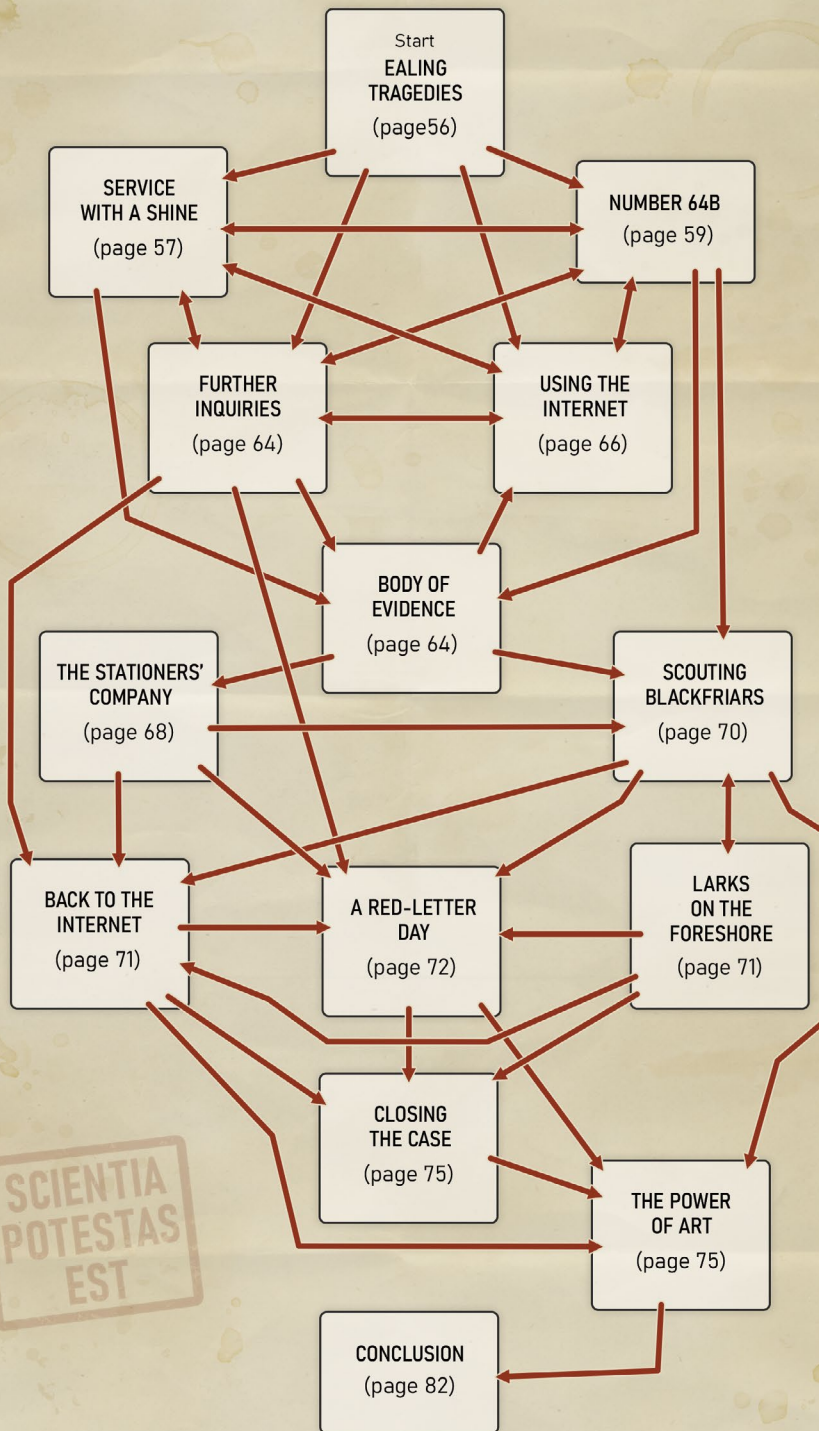

www.chaosium.com

CASE FILE LOCATION OVERVIEW, GM

GOING UNDERGROUND

Plot Progression Diagram

CASE FILE LOCATION OVERVIEW, GM

VENETIA ROAD, GM

EDGAR MARSH'S FLAT, GM

BLACKFRIARS AND THE SOUTH BANK, GM

THE FONT OF ALL EVIL

Plot Progression Diagram

SCIENTIA
POTESTAS
EST

THE FONT OF ALL EVIL

Plot Progression Diagram

SCIENTIA
POTESTAS
EST

CASE FILE LOCATION OVERVIEW, GM

PARKLAND WALK SOUTH OVERVIEW, GM

THE GOAT-MAN IS COMING!

Plot Progression Diagram

CASE FILE LOCATION OVERVIEW, GM

LONDON

PUTNEY

- 1 Putney Bridge
- 2 Kingsmere Close
- 3 Wandsworth Police Station
- 4 Latimer House
- 5 The Campbells' House (Bangalore Street)
- 6 Putney Business Centre
- 7 The Red Jack
- 8 Joe's Lockup

JIMMY'S LAST DANCE

Plot Progression Diagram