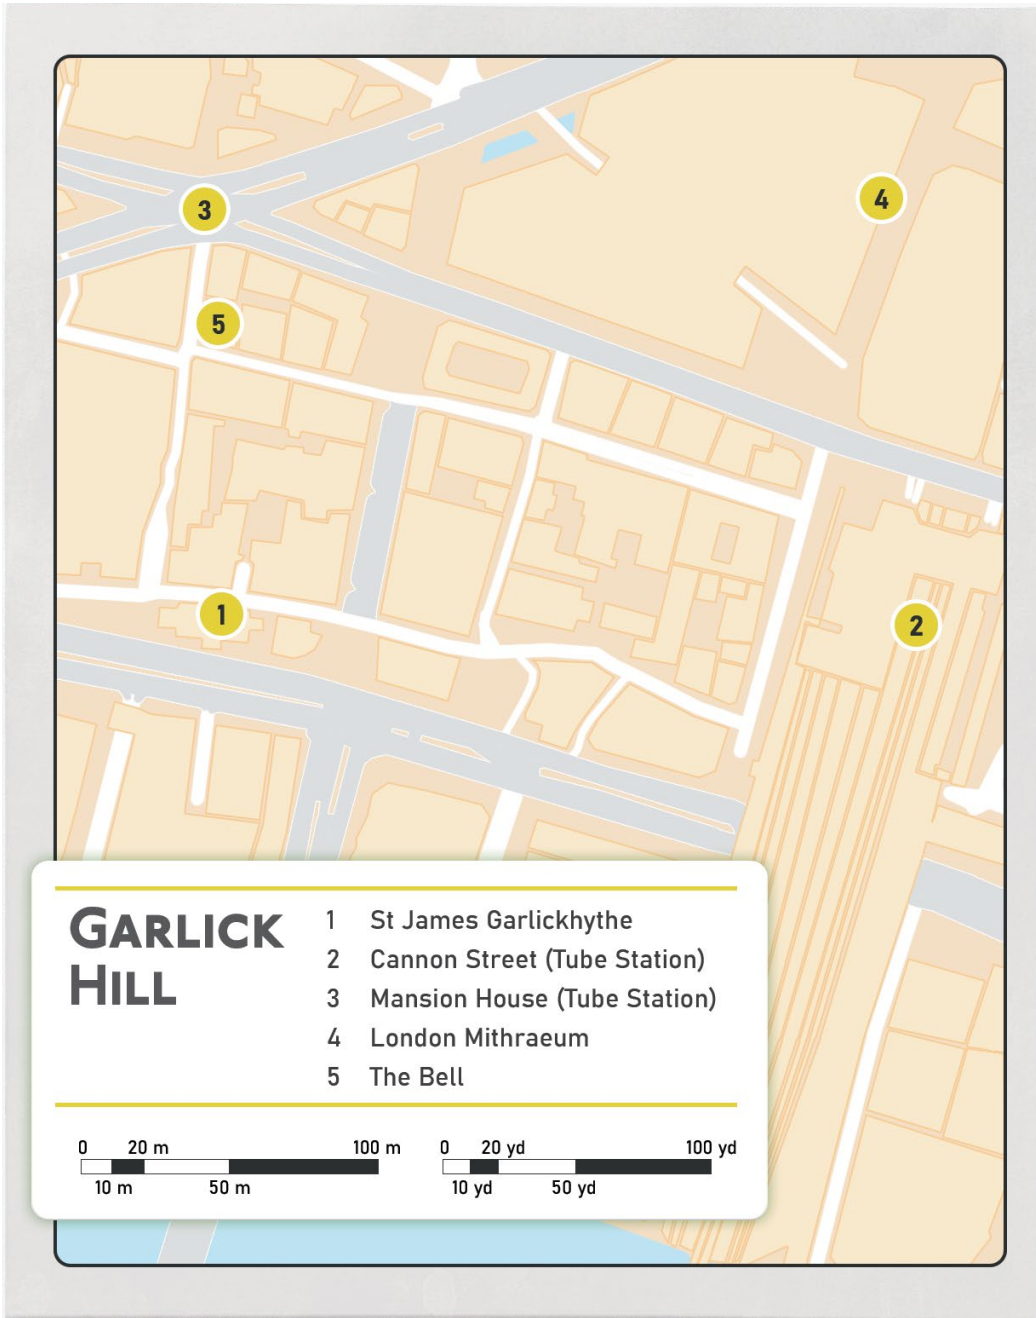

CROUCH HILL TO CROUCH END, GM

STANHOPE ROAD TO HOLMESDALE ROAD, GM

THE GOAT-MAN IS COMING!

Relationship Map

THE GOAT-MAN IS COMING!

Relationship Map

THE GOAT-MAN IS COMING!

Plot Progression Diagram

THE GOAT-MAN IS COMING!

Plot Progression Diagram

CASE FILE LOCATION OVERVIEW, GM

LONDON

PUTNEY

- 1 Putney Bridge
- 2 Kingsmere Close
- 3 Wandsworth Police Station
- 4 Latimer House
- 5 The Campbells' House (Bangalore Street)
- 6 Putney Business Centre
- 7 The Red Jack
- 8 Joe's Lockup

GARLICK HILL

- 1 St James Garlickhythe
- 2 Cannon Street (Tube Station)
- 3 Mansion House (Tube Station)
- 4 London Mithraeum
- 5 The Bell

**Jimmy's Last Dance
RELATIONSHIP MAP**

JIMMY'S LAST DANCE

Plot Progression Diagram

JIMMY'S LAST DANCE

Plot Progression Diagram