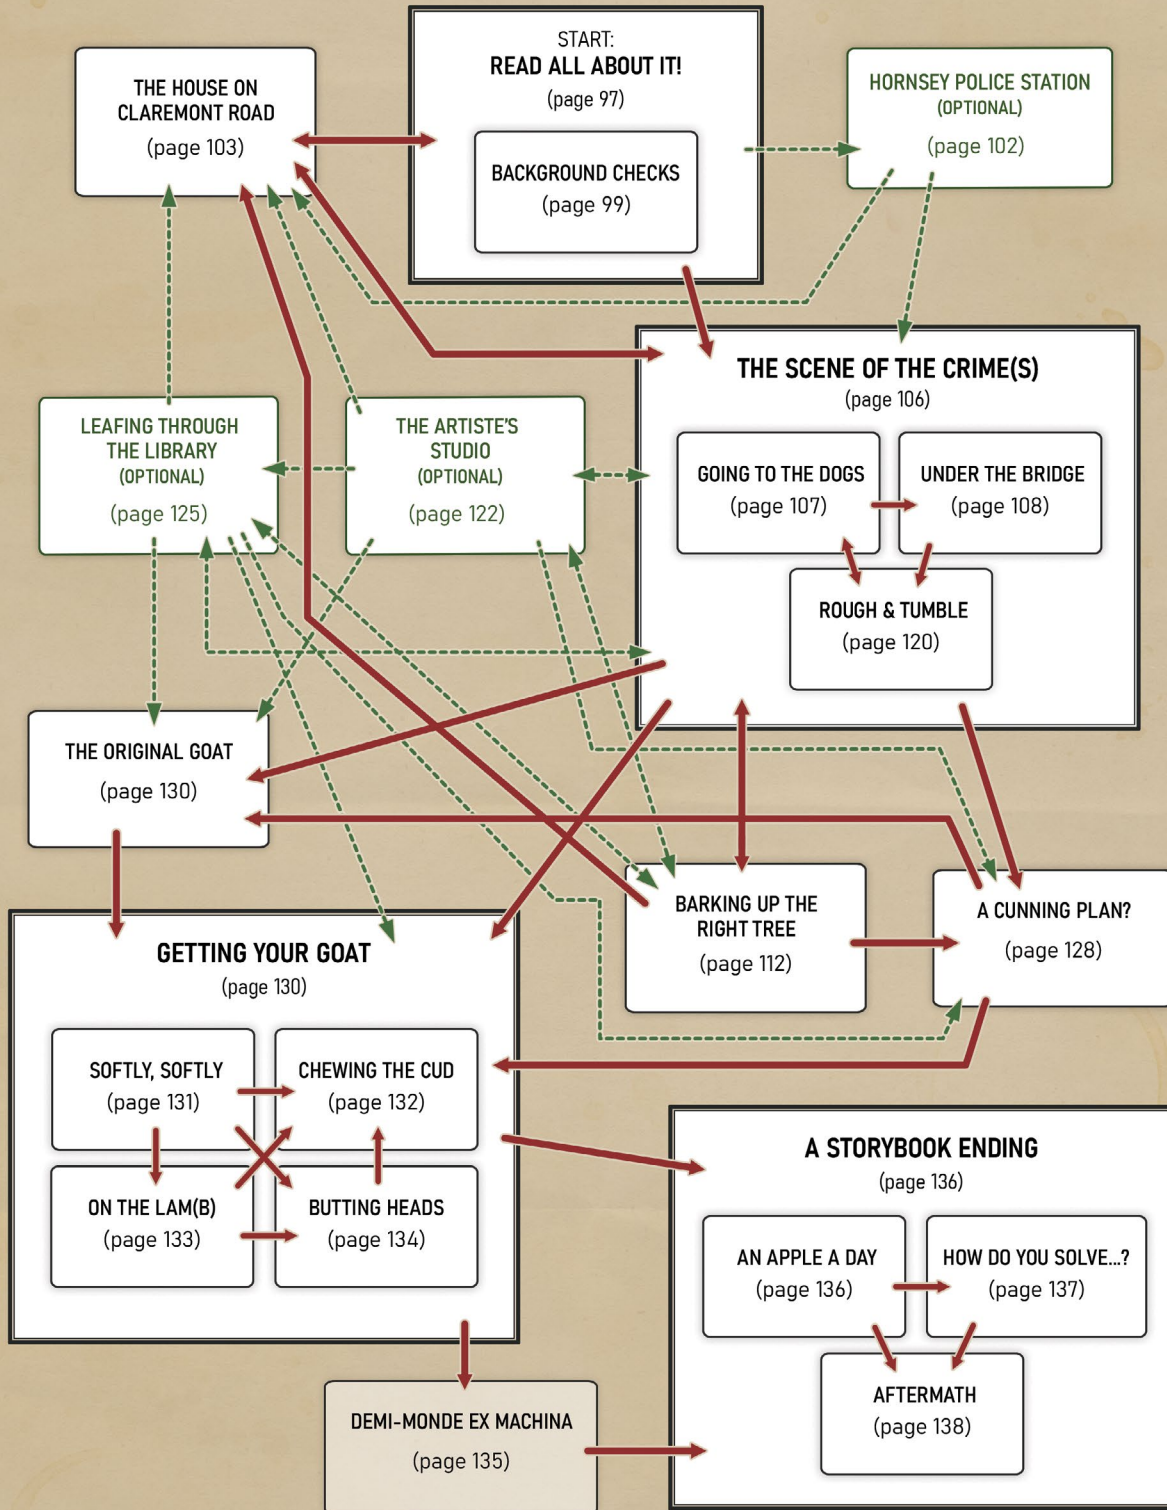

CROUCH HILL TO CROUCH END, GM

STANHOPE ROAD TO HOLMESDALE ROAD, GM

THE GOAT-MAN IS COMING!

Relationship Map

THE GOAT-MAN IS COMING!

Relationship Map

THE GOAT-MAN IS COMING!

Plot Progression Diagram

THE GOAT-MAN IS COMING!

Plot Progression Diagram

CASE FILE LOCATION OVERVIEW, GM

LONDON

PUTNEY

- 1 Putney Bridge
- 2 Kingsmere Close
- 3 Wandsworth Police Station
- 4 Latimer House
- 5 The Campbells' House (Bangalore Street)
- 6 Putney Business Centre
- 7 The Red Jack
- 8 Joe's Lockup

GARLICK HILL

- 1 St James Garlickhythe
- 2 Cannon Street (Tube Station)
- 3 Mansion House (Tube Station)
- 4 London Mithraeum
- 5 The Bell

**Jimmy's Last Dance
RELATIONSHIP MAP**

JIMMY'S LAST DANCE

Plot Progression Diagram

JIMMY'S LAST DANCE

Plot Progression Diagram