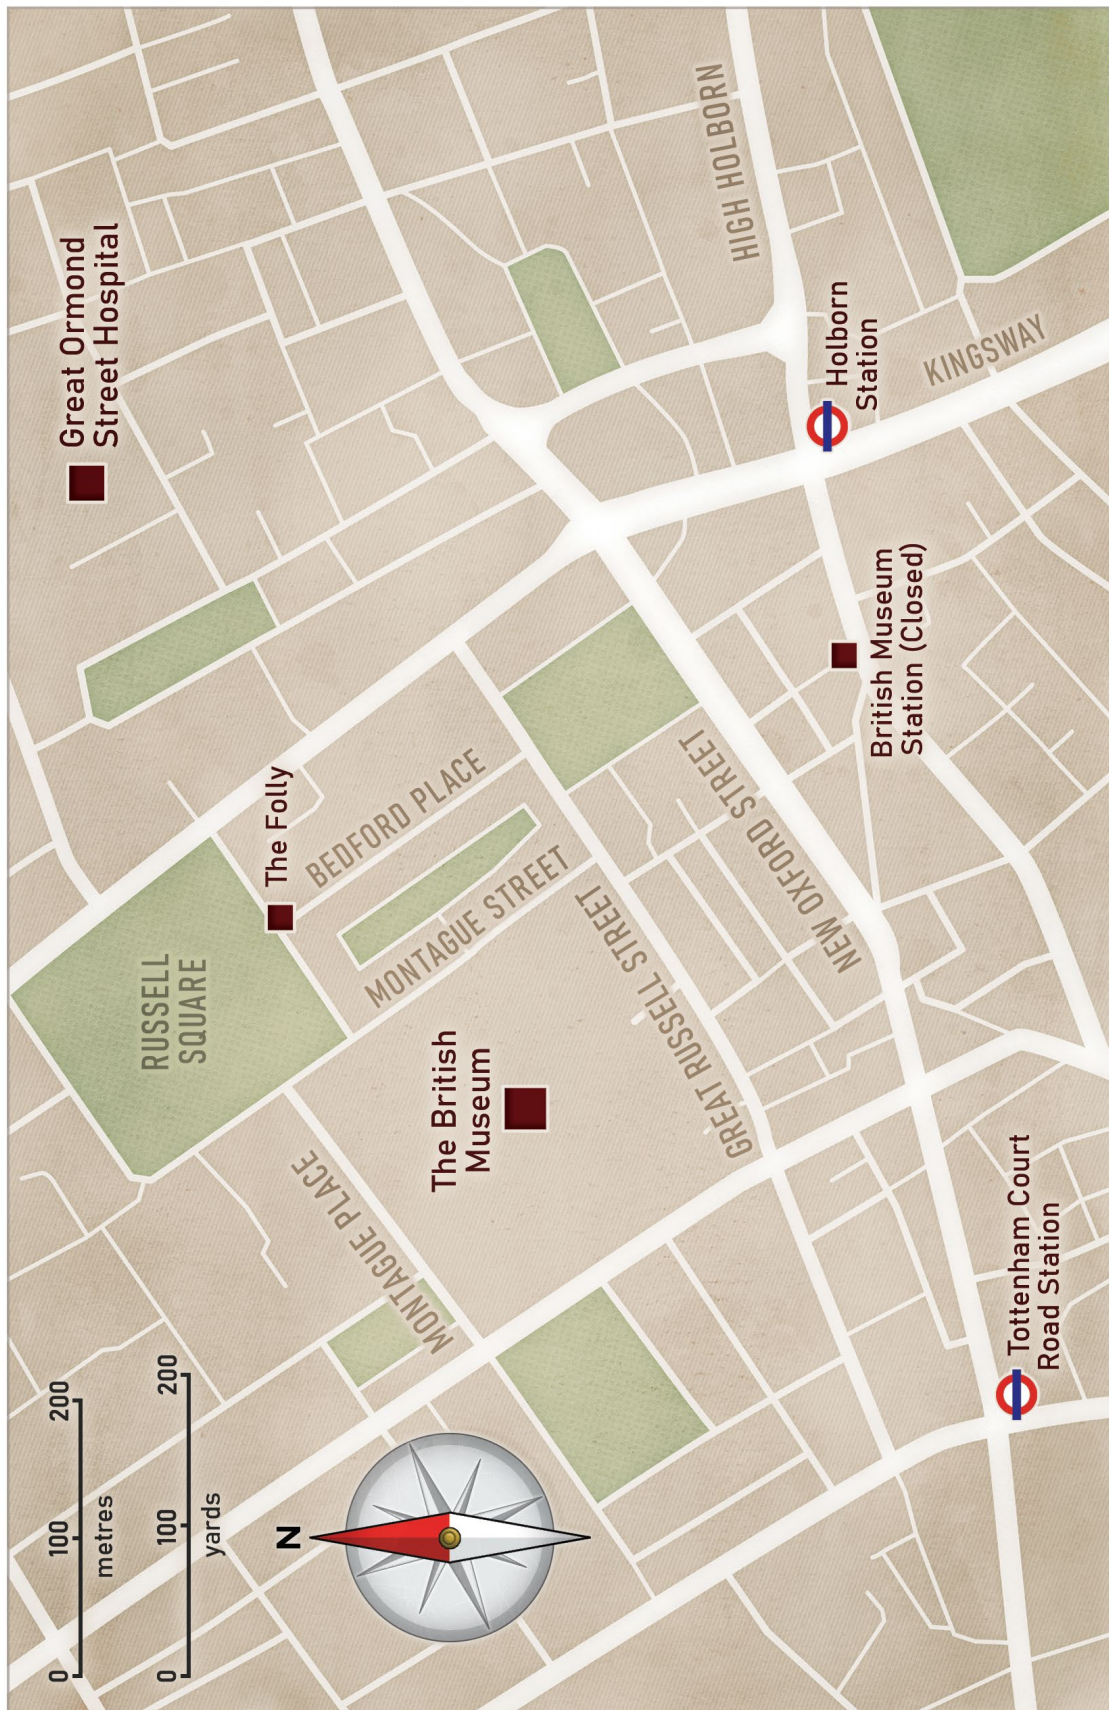

www.chaosium.com

CASE FILE LOCATION OVERVIEW, GM

GOING UNDERGROUND

Plot Progression Diagram

CASE FILE LOCATION OVERVIEW, GM

VENETIA ROAD, GM

EDGAR MARSH'S FLAT, GM

BLACKFRIARS AND THE SOUTH BANK, GM

THE FONT OF ALL EVIL

Plot Progression Diagram

SCIENTIA
POTESTAS
EST

THE FONT OF ALL EVIL

Plot Progression Diagram

SCIENTIA
POTESTAS
EST

CASE FILE LOCATION OVERVIEW, GM

PARKLAND WALK SOUTH OVERVIEW, GM

CROUCH HILL TO CROUCH END, GM

STANHOPE ROAD TO HOLMESDALE ROAD, GM

THE GOAT-MAN IS COMING!

Relationship Map

THE GOAT-MAN IS COMING!

Relationship Map

THE GOAT-MAN IS COMING!

Plot Progression Diagram

THE GOAT-MAN IS COMING!

Plot Progression Diagram

CASE FILE LOCATION OVERVIEW, GM

LONDON

PUTNEY

- 1 Putney Bridge
- 2 Kingsmere Close
- 3 Wandsworth Police Station
- 4 Latimer House
- 5 The Campbells' House (Bangalore Street)
- 6 Putney Business Centre
- 7 The Red Jack
- 8 Joe's Lockup