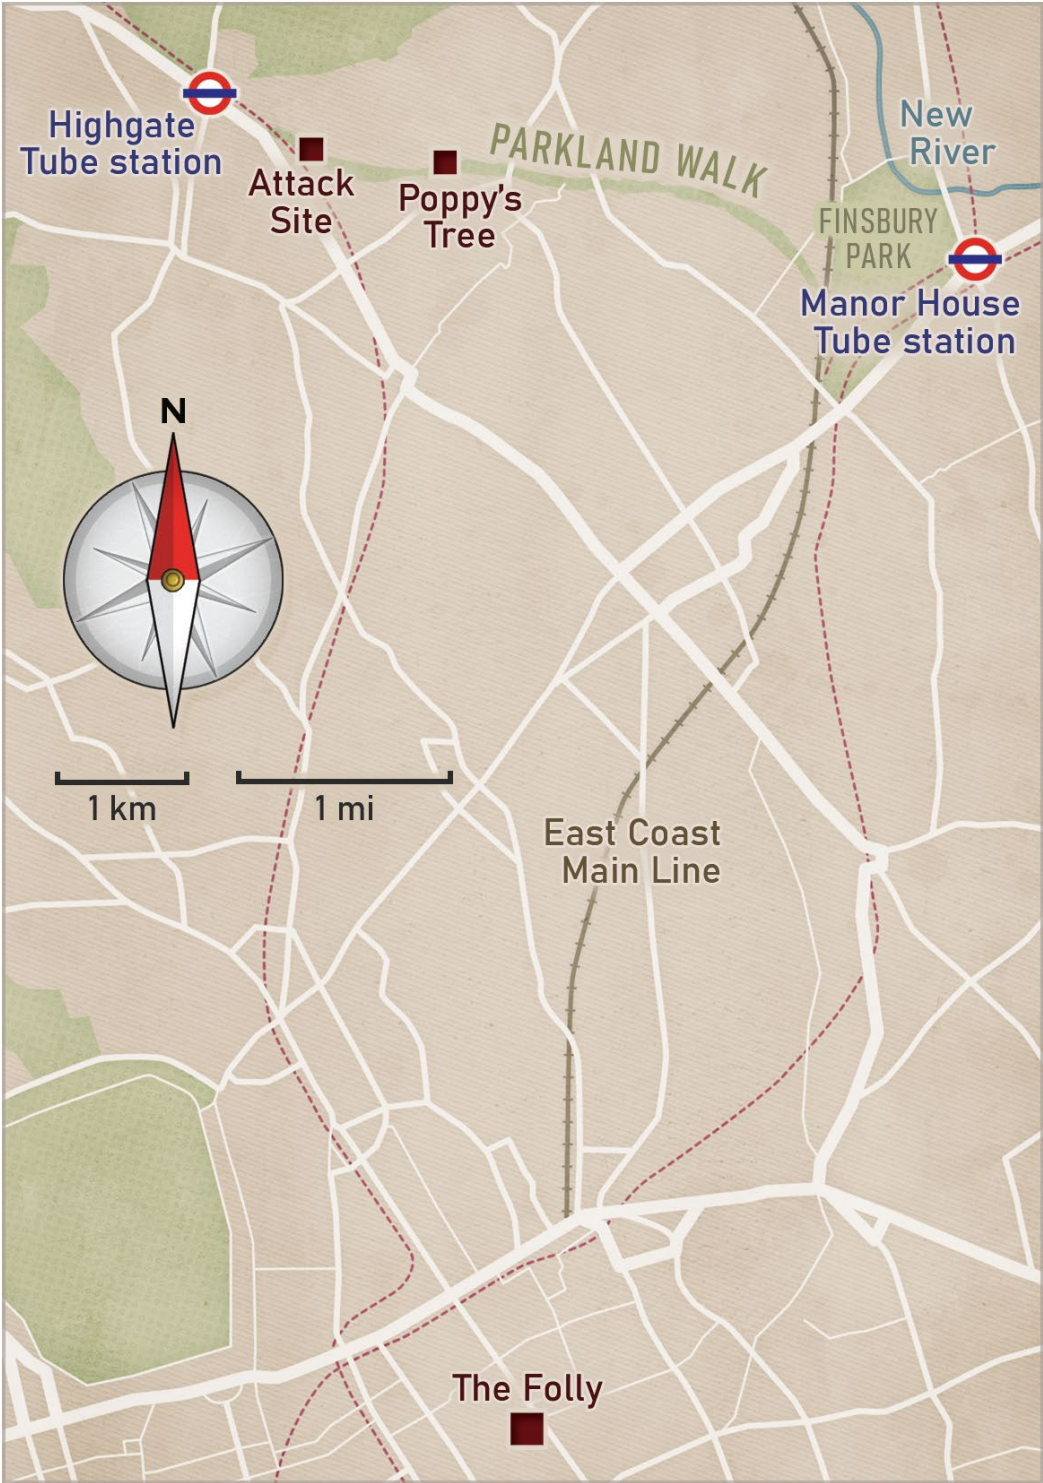

THE FONT OF ALL EVIL

Plot Progression Diagram

SCIENTIA
POTESTAS
EST

THE FONT OF ALL EVIL

Plot Progression Diagram

SCIENTIA
POTESTAS
EST

CASE FILE LOCATION OVERVIEW, GM

PARKLAND WALK SOUTH OVERVIEW, GM

CROUCH HILL TO CROUCH END, GM

STANHOPE ROAD TO HOLMESDALE ROAD, GM

THE GOAT-MAN IS COMING!

Relationship Map

THE GOAT-MAN IS COMING!

Relationship Map

THE GOAT-MAN IS COMING!

Plot Progression Diagram

THE GOAT-MAN IS COMING!

Plot Progression Diagram

CASE FILE LOCATION OVERVIEW, GM

LONDON

PUTNEY

- 1 Putney Bridge
- 2 Kingsmere Close
- 3 Wandsworth Police Station
- 4 Latimer House
- 5 The Campbells' House (Bangalore Street)
- 6 Putney Business Centre
- 7 The Red Jack
- 8 Joe's Lockup

GARLICK HILL

- 1 St James Garlickhythe
- 2 Cannon Street (Tube Station)
- 3 Mansion House (Tube Station)
- 4 London Mithraeum
- 5 The Bell

**Jimmy's Last Dance
RELATIONSHIP MAP**

JIMMY'S LAST DANCE

Plot Progression Diagram