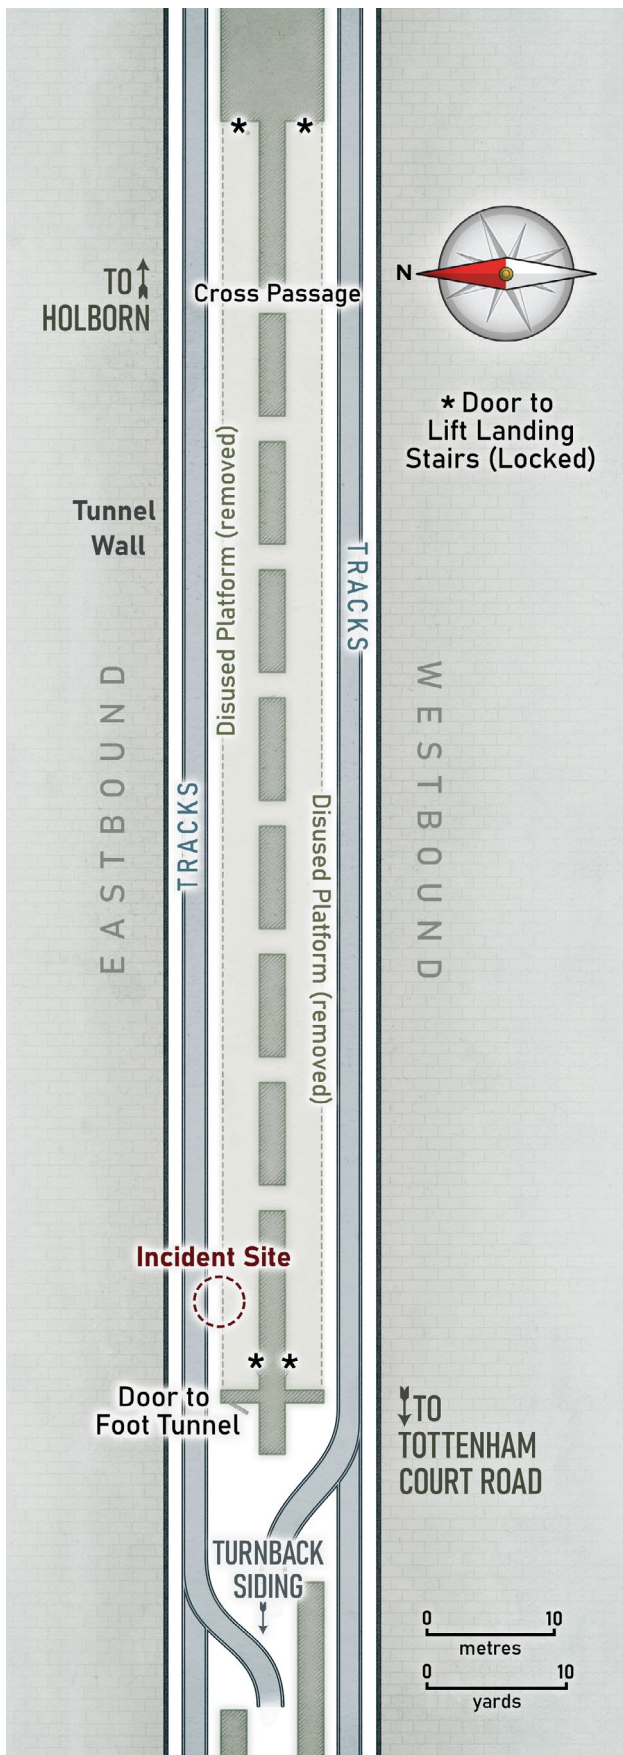

www.chaosium.com

CASE FILE LOCATION OVERVIEW, GM

GOING UNDERGROUND

Plot Progression Diagram

CASE FILE LOCATION OVERVIEW, GM

VENETIA ROAD, GM

EDGAR MARSH'S FLAT, GM

BLACKFRIARS AND THE SOUTH BANK, GM

THE FONT OF ALL EVIL

Plot Progression Diagram

SCIENTIA
POTESTAS
EST

THE FONT OF ALL EVIL

Plot Progression Diagram

SCIENTIA
POTESTAS
EST

CASE FILE LOCATION OVERVIEW, GM

PARKLAND WALK SOUTH OVERVIEW, GM

CROUCH HILL TO CROUCH END, GM

STANHOPE ROAD TO HOLMESDALE ROAD, GM

THE GOAT-MAN IS COMING!

Relationship Map

THE GOAT-MAN IS COMING!

Relationship Map

THE GOAT-MAN IS COMING!

Plot Progression Diagram

THE GOAT-MAN IS COMING!

Plot Progression Diagram

CASE FILE LOCATION OVERVIEW, GM

LONDON

PUTNEY

- 1 Putney Bridge
- 2 Kingsmere Close
- 3 Wandsworth Police Station
- 4 Latimer House
- 5 The Campbells' House (Bangalore Street)
- 6 Putney Business Centre
- 7 The Red Jack
- 8 Joe's Lockup