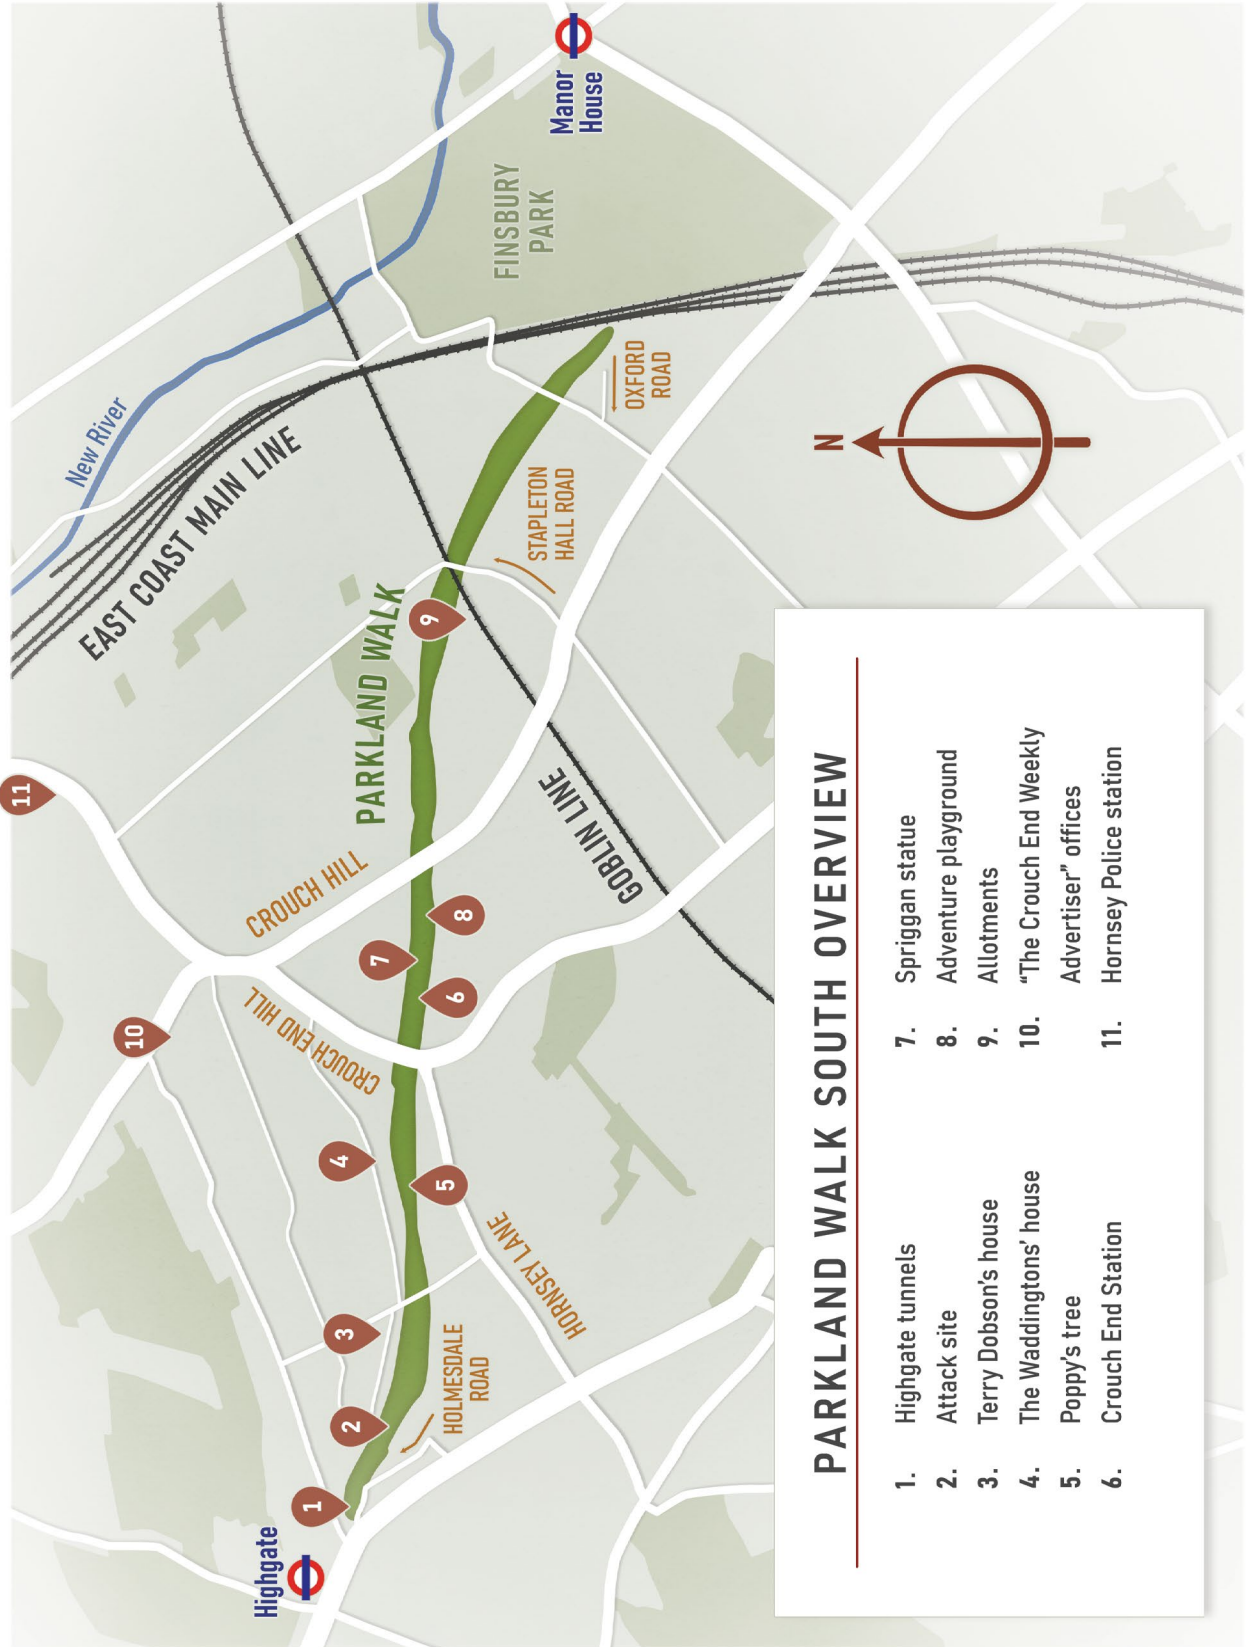

www.chaosium.com

CASE FILE LOCATION OVERVIEW, GM

GOING UNDERGROUND

Plot Progression Diagram

CASE FILE LOCATION OVERVIEW, GM

VENETIA ROAD, GM

EDGAR MARSH'S FLAT, GM

BLACKFRIARS AND THE SOUTH BANK, GM

CROUCH HILL TO CROUCH END, GM

STANHOPE ROAD TO HOLMESDALE ROAD, GM

THE GOAT-MAN IS COMING!

Relationship Map

THE GOAT-MAN IS COMING!

Relationship Map

THE GOAT-MAN IS COMING!

Plot Progression Diagram

THE GOAT-MAN IS COMING!

Plot Progression Diagram

CASE FILE LOCATION OVERVIEW, GM

LONDON

PUTNEY

- 1 Putney Bridge
- 2 Kingsmere Close
- 3 Wandsworth Police Station
- 4 Latimer House
- 5 The Campbells' House (Bangalore Street)
- 6 Putney Business Centre
- 7 The Red Jack
- 8 Joe's Lockup

GARLICK HILL

- 1 St James Garlickhythe
- 2 Cannon Street (Tube Station)
- 3 Mansion House (Tube Station)
- 4 London Mithraeum
- 5 The Bell

**Jimmy's Last Dance
RELATIONSHIP MAP**

JIMMY'S LAST DANCE

Plot Progression Diagram