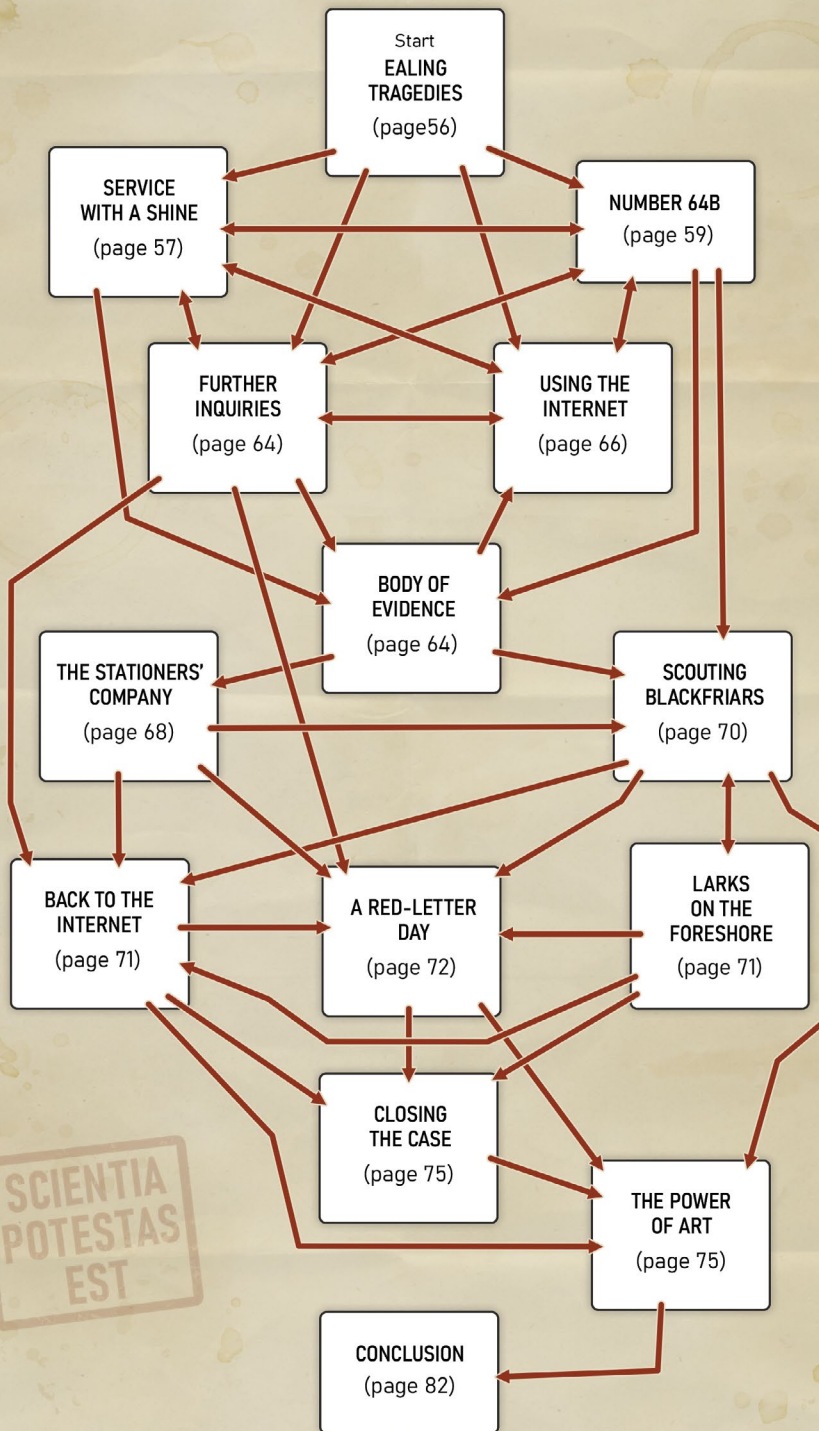

www.chaosium.com

CASE FILE LOCATION OVERVIEW, GM

GOING UNDERGROUND

Plot Progression Diagram

CASE FILE LOCATION OVERVIEW, GM

VENETIA ROAD, GM

EDGAR MARSH'S FLAT, GM

BLACKFRIARS AND THE SOUTH BANK, GM

THE FONT OF ALL EVIL

Plot Progression Diagram

SCIENTIA
POTESTAS
EST

THE FONT OF ALL EVIL

Plot Progression Diagram

SCIENTIA
POTESTAS
EST

CASE FILE LOCATION OVERVIEW, GM

PARKLAND WALK SOUTH OVERVIEW, GM

CROUCH HILL TO CROUCH END, GM

STANHOPE ROAD TO HOLMESDALE ROAD, GM

THE GOAT-MAN IS COMING!

Relationship Map

THE GOAT-MAN IS COMING!

Relationship Map

THE GOAT-MAN IS COMING!

Plot Progression Diagram

JIMMY'S LAST DANCE

Plot Progression Diagram