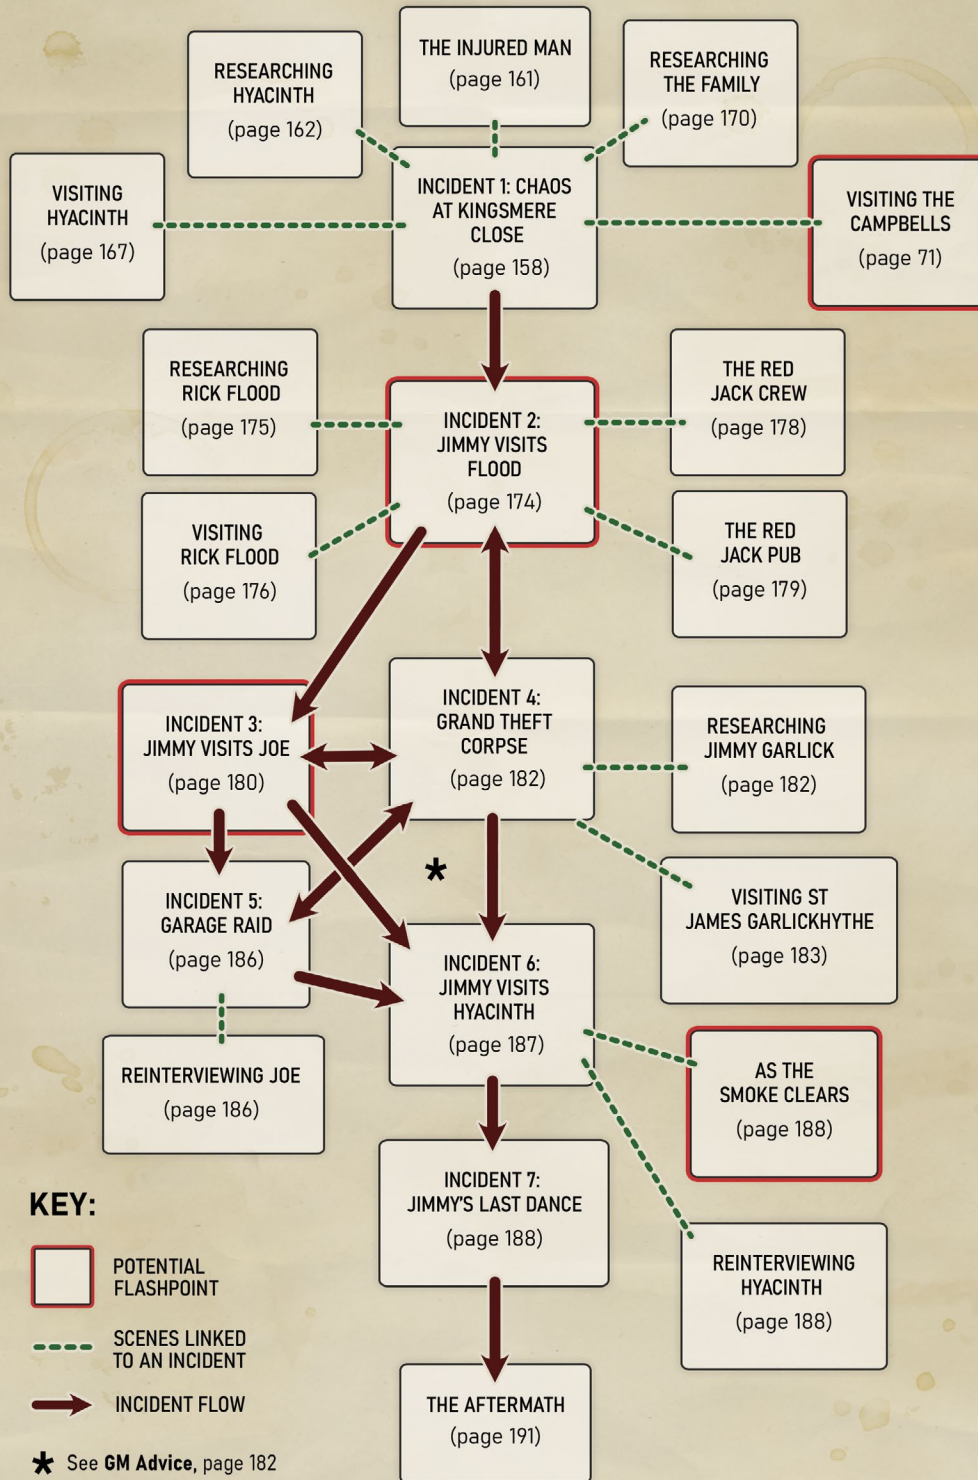

www.chaosium.com

CASE FILE LOCATION OVERVIEW, GM

GOING UNDERGROUND

Plot Progression Diagram

CASE FILE LOCATION OVERVIEW, GM

VENETIA ROAD, GM

EDGAR MARSH'S FLAT, GM

BLACKFRIARS AND THE SOUTH BANK, GM

THE GOAT-MAN IS COMING!

Plot Progression Diagram

CASE FILE LOCATION OVERVIEW, GM

LONDON

PUTNEY

- 1 Putney Bridge
- 2 Kingsmere Close
- 3 Wandsworth Police Station
- 4 Latimer House
- 5 The Campbells' House (Bangalore Street)
- 6 Putney Business Centre
- 7 The Red Jack
- 8 Joe's Lockup

GARLICK HILL

- 1 St James Garlickhythe
- 2 Cannon Street (Tube Station)
- 3 Mansion House (Tube Station)
- 4 London Mithraeum
- 5 The Bell

**Jimmy's Last Dance
RELATIONSHIP MAP**

JIMMY'S LAST DANCE

Plot Progression Diagram

JIMMY'S LAST DANCE

Plot Progression Diagram