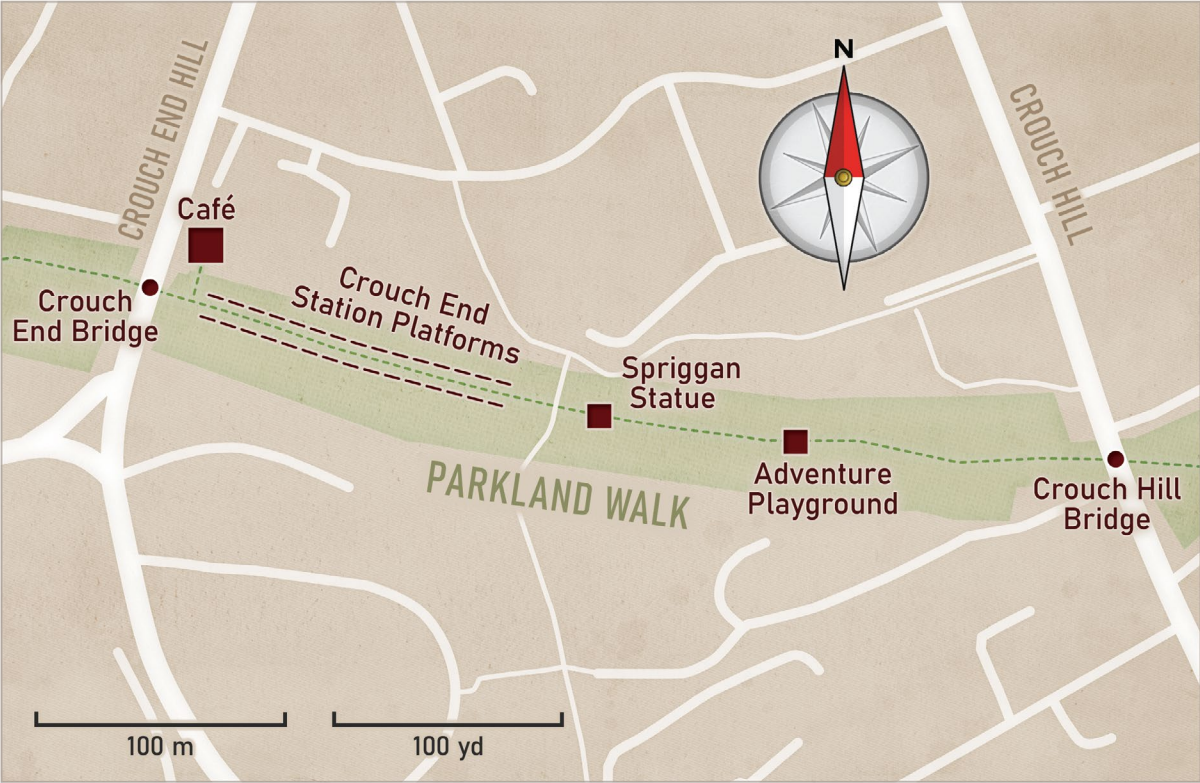

THE FONT OF ALL EVIL

Plot Progression Diagram

SCIENTIA
POTESTAS
EST

THE FONT OF ALL EVIL

Plot Progression Diagram

SCIENTIA
POTESTAS
EST

CASE FILE LOCATION OVERVIEW, GM

PARKLAND WALK SOUTH OVERVIEW, GM

CROUCH HILL TO CROUCH END, GM

STANHOPE ROAD TO HOLMESDALE ROAD, GM

THE GOAT-MAN IS COMING!

Relationship Map

THE GOAT-MAN IS COMING!

Relationship Map

THE GOAT-MAN IS COMING!

Plot Progression Diagram

THE GOAT-MAN IS COMING!

Plot Progression Diagram

CASE FILE LOCATION OVERVIEW, GM

LONDON

PUTNEY

- 1 Putney Bridge
- 2 Kingsmere Close
- 3 Wandsworth Police Station
- 4 Latimer House
- 5 The Campbells' House (Bangalore Street)
- 6 Putney Business Centre
- 7 The Red Jack
- 8 Joe's Lockup

GARLICK HILL

- 1 St James Garlickhythe
- 2 Cannon Street (Tube Station)
- 3 Mansion House (Tube Station)
- 4 London Mithraeum
- 5 The Bell

**Jimmy's Last Dance
RELATIONSHIP MAP**

JIMMY'S LAST DANCE

Plot Progression Diagram