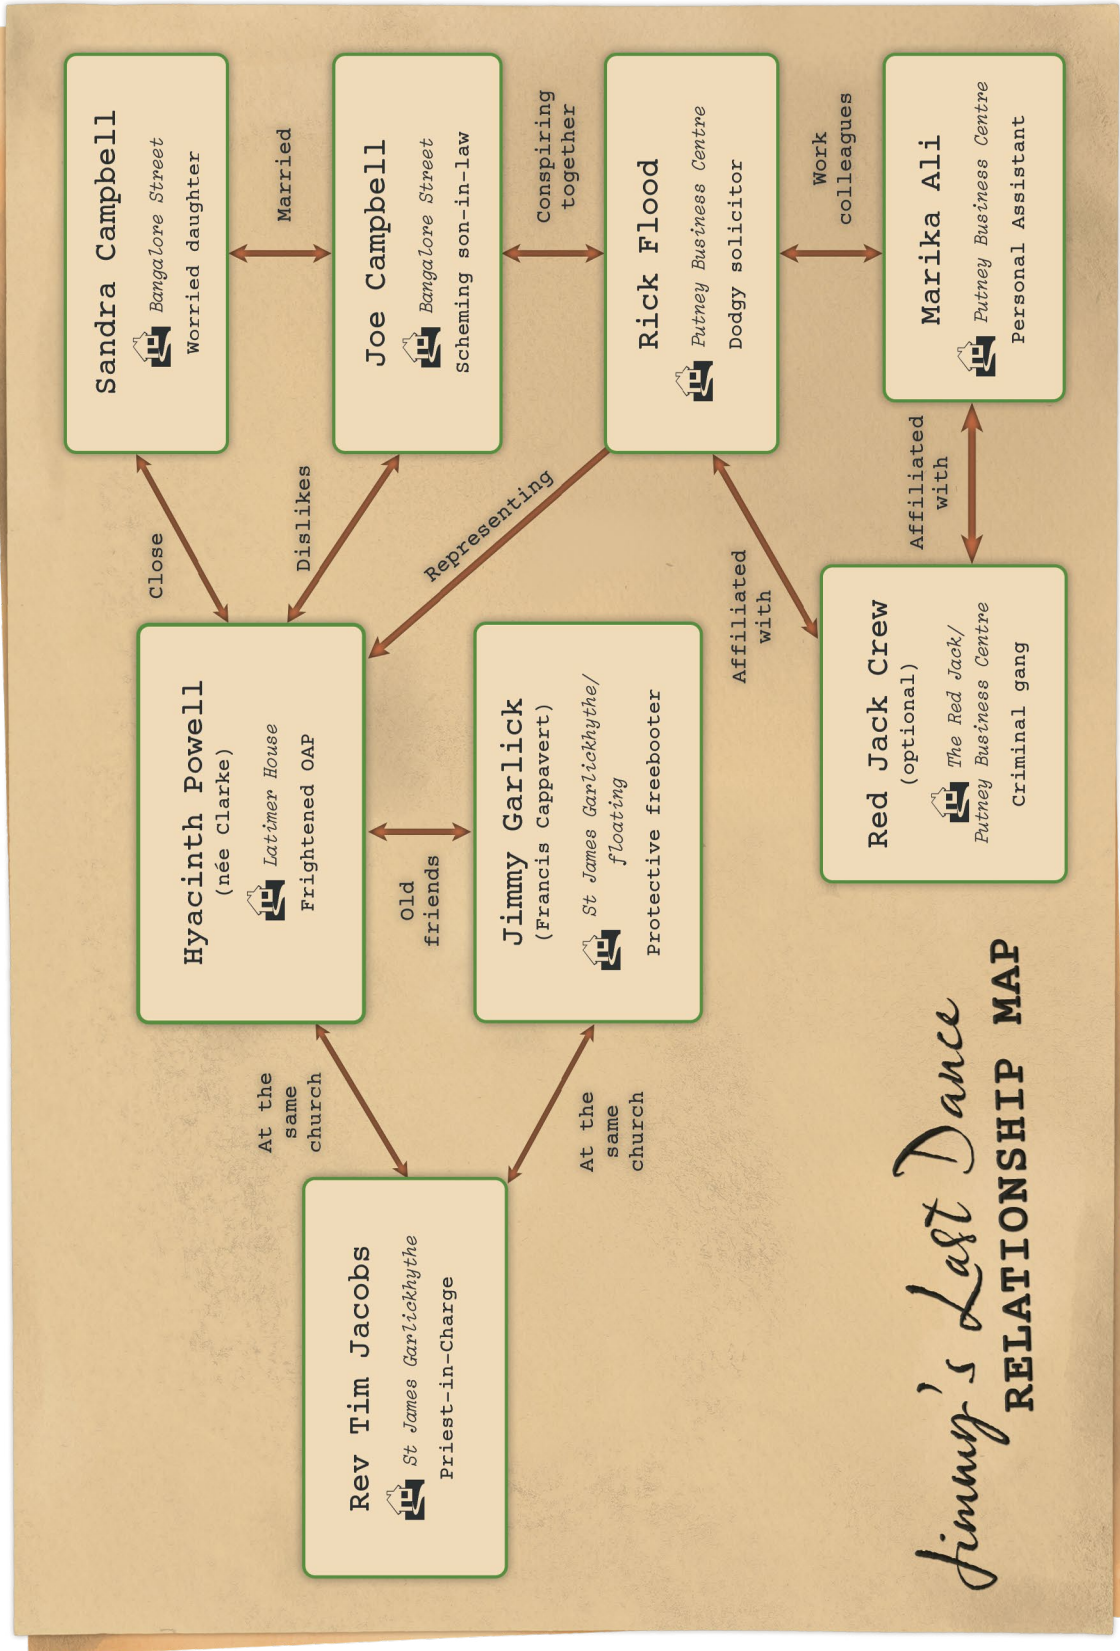

THE GOAT-MAN IS COMING!

Plot Progression Diagram

CASE FILE LOCATION OVERVIEW, GM

LONDON

PUTNEY

- 1 Putney Bridge
- 2 Kingsmere Close
- 3 Wandsworth Police Station
- 4 Latimer House
- 5 The Campbells' House (Bangalore Street)
- 6 Putney Business Centre
- 7 The Red Jack
- 8 Joe's Lockup

GARLICK HILL

- 1 St James Garlickhythe
- 2 Cannon Street (Tube Station)
- 3 Mansion House (Tube Station)
- 4 London Mithraeum
- 5 The Bell

**Jimmy's Last Dance
RELATIONSHIP MAP**

JIMMY'S LAST DANCE

Plot Progression Diagram

JIMMY'S LAST DANCE

Plot Progression Diagram