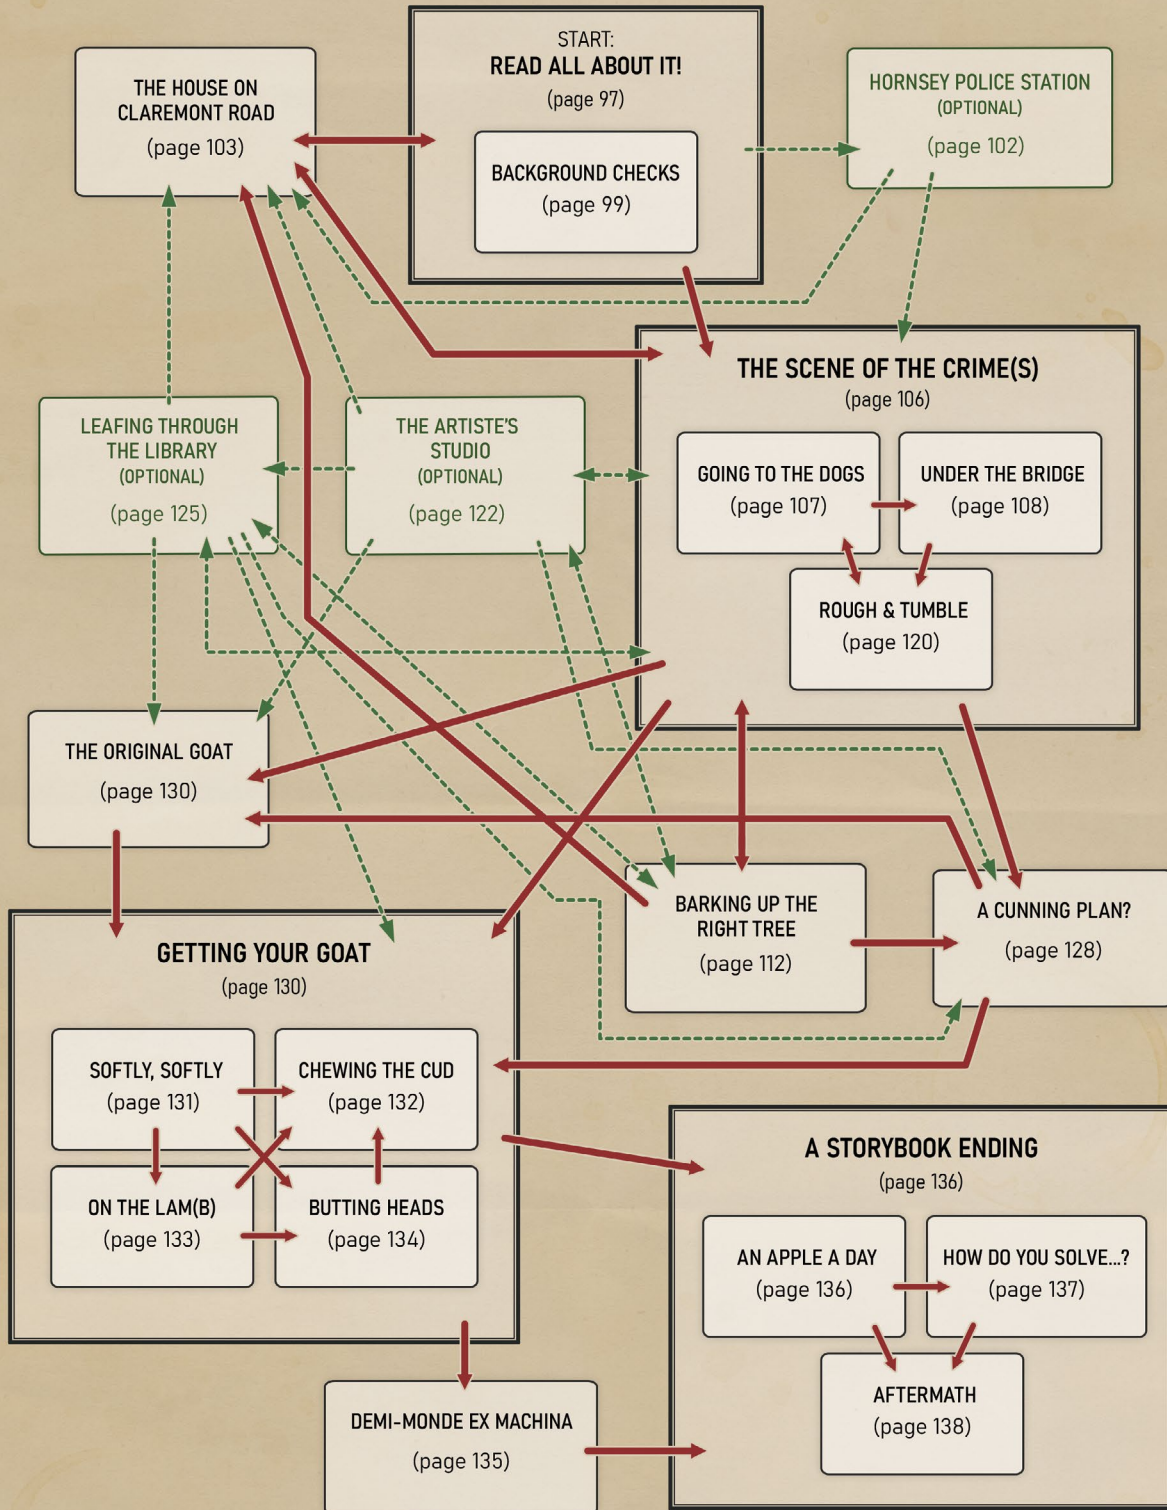

THE GOAT-MAN IS COMING!

Plot Progression Diagram