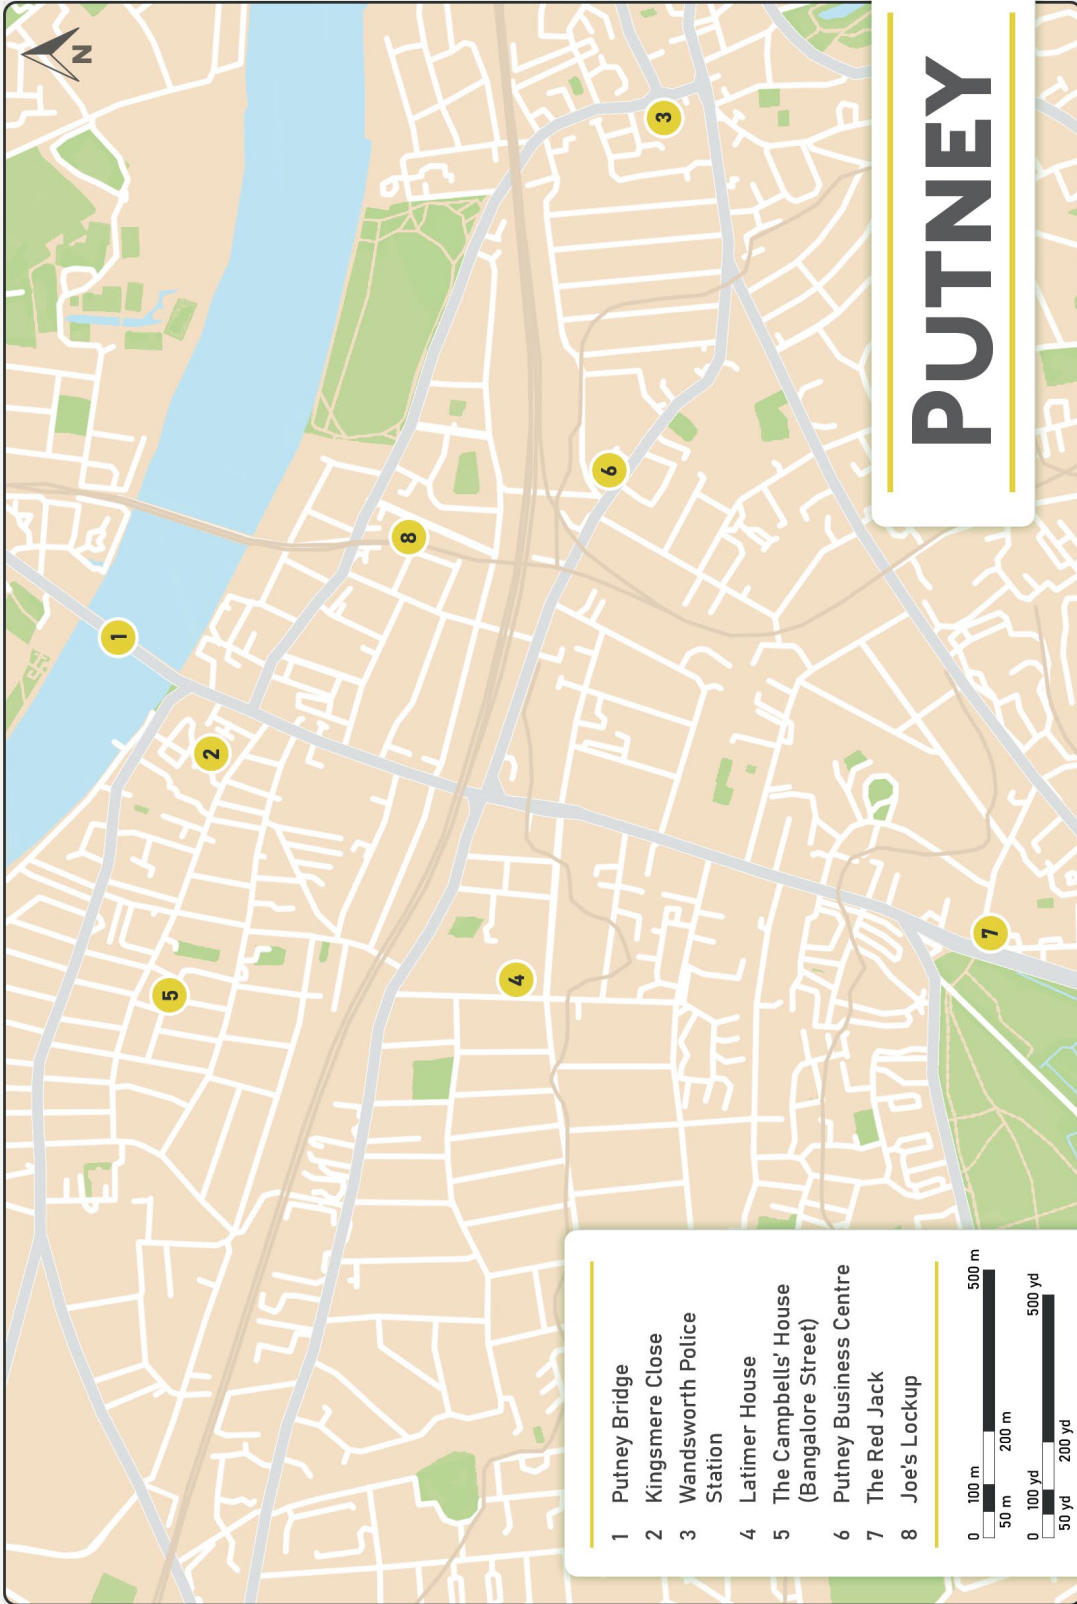

CROUCH HILL TO CROUCH END, GM

STANHOPE ROAD TO HOLMESDALE ROAD, GM

THE GOAT-MAN IS COMING!

Relationship Map

THE GOAT-MAN IS COMING!

Relationship Map

THE GOAT-MAN IS COMING!

Plot Progression Diagram

THE GOAT-MAN IS COMING!

Plot Progression Diagram

CASE FILE LOCATION OVERVIEW, GM

LONDON

PUTNEY

- 1 Putney Bridge
- 2 Kingsmere Close
- 3 Wandsworth Police Station
- 4 Latimer House
- 5 The Campbells' House (Bangalore Street)
- 6 Putney Business Centre
- 7 The Red Jack
- 8 Joe's Lockup

GARLICK HILL

- 1 St James Garlickhythe
- 2 Cannon Street (Tube Station)
- 3 Mansion House (Tube Station)
- 4 London Mithraeum
- 5 The Bell

**Jimmy's Last Dance
RELATIONSHIP MAP**

JIMMY'S LAST DANCE

Plot Progression Diagram

JIMMY'S LAST DANCE

Plot Progression Diagram